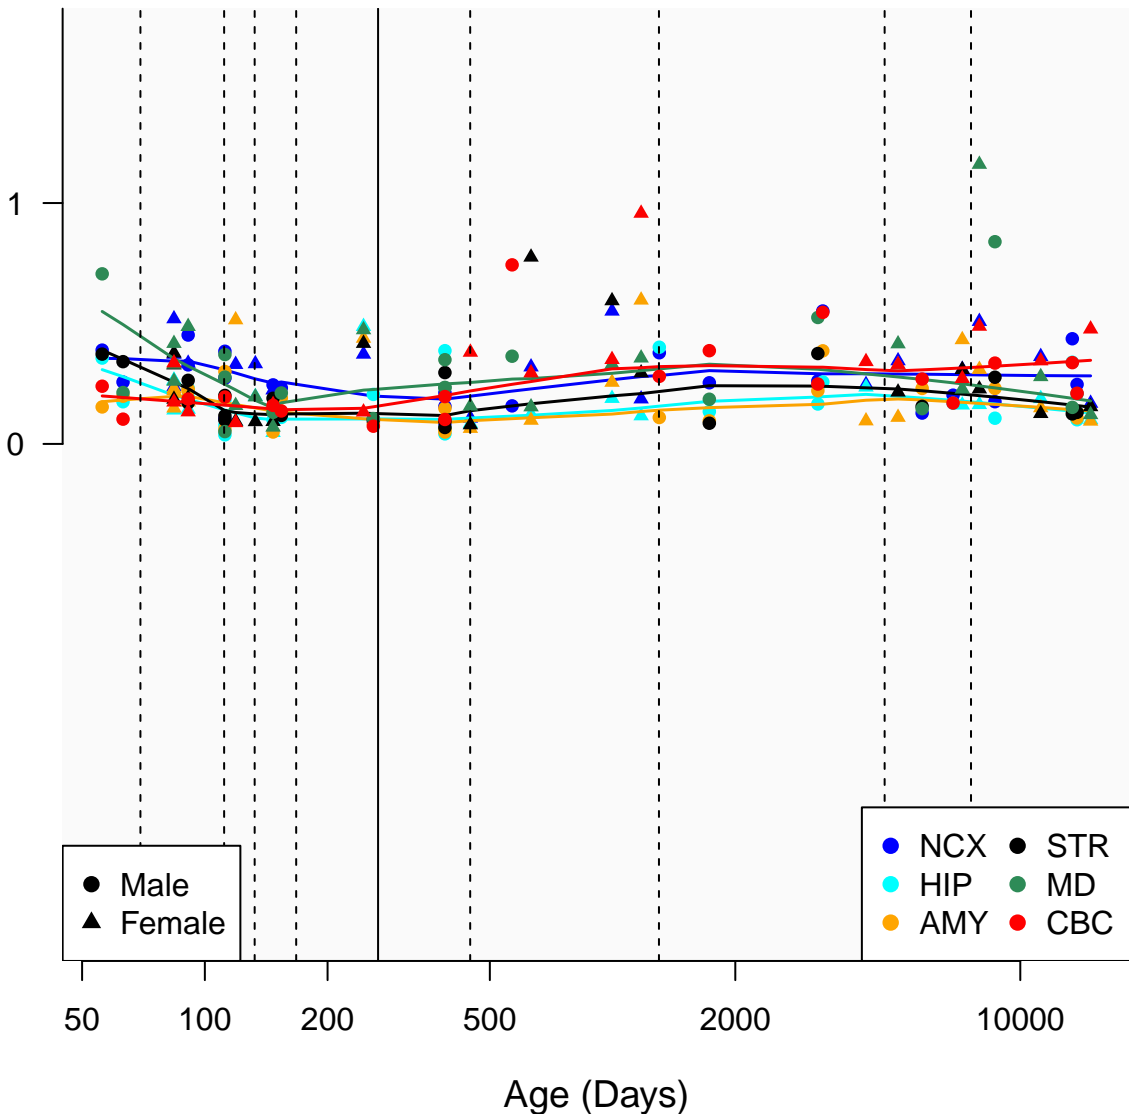

# RN7SL285P\_ENSG00000243313

Window:

1 2 3 4 5 6 7 8 9

Normalized Log2 RPKM+1

● Male  
▲ Female

● NCX ● STR  
● HIP ● MD  
● AMY ● CBC