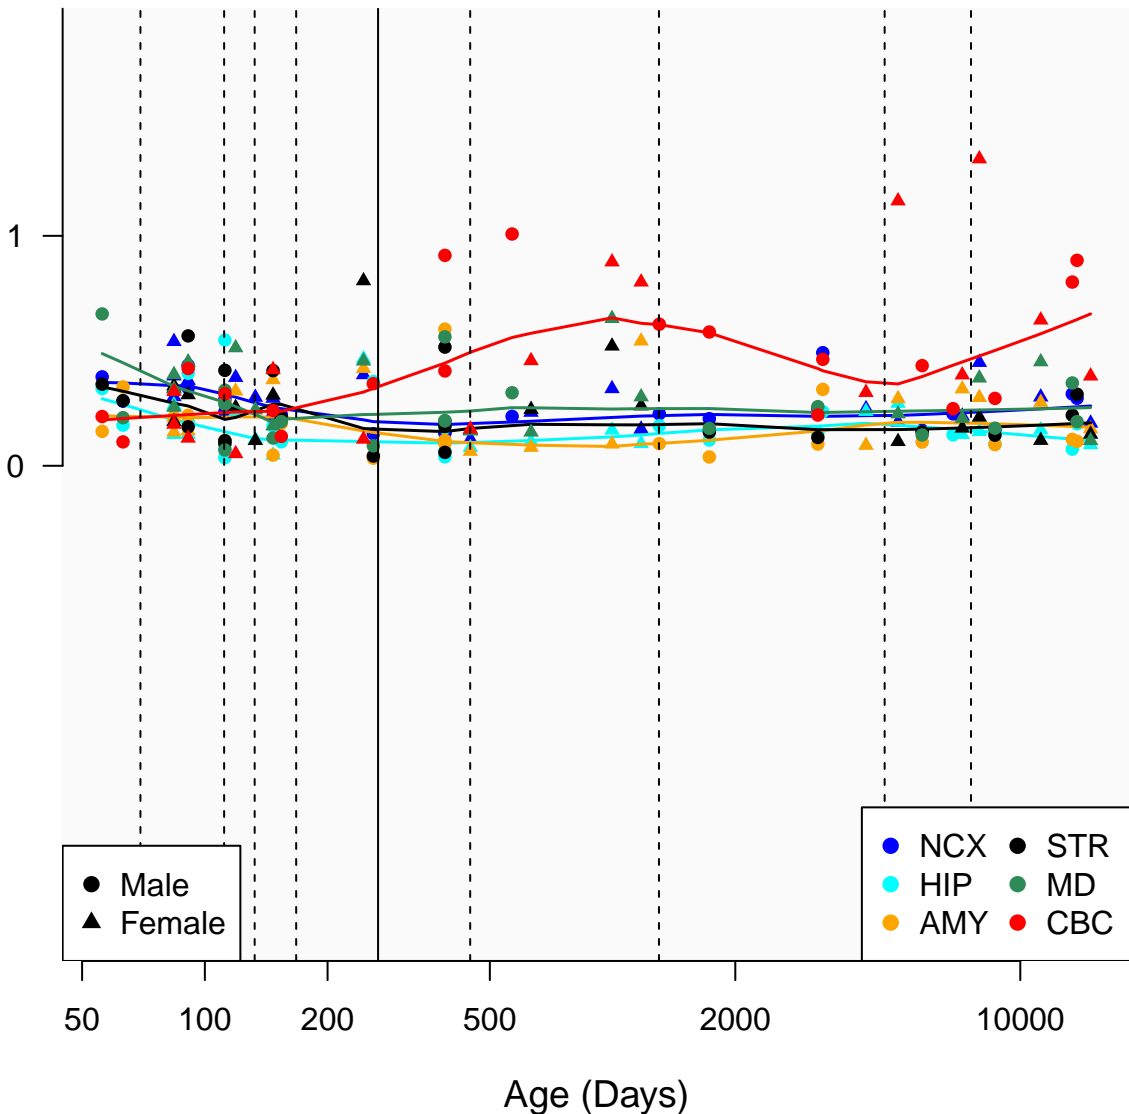

# RN7SL316P\_ENSG00000241631

Window:

1 2 3 4 5 6 7 8 9

Normalized Log2 RPKM+1

● Male  
▲ Female

● NCX ● STR  
● HIP ● MD  
● AMY ● CBC