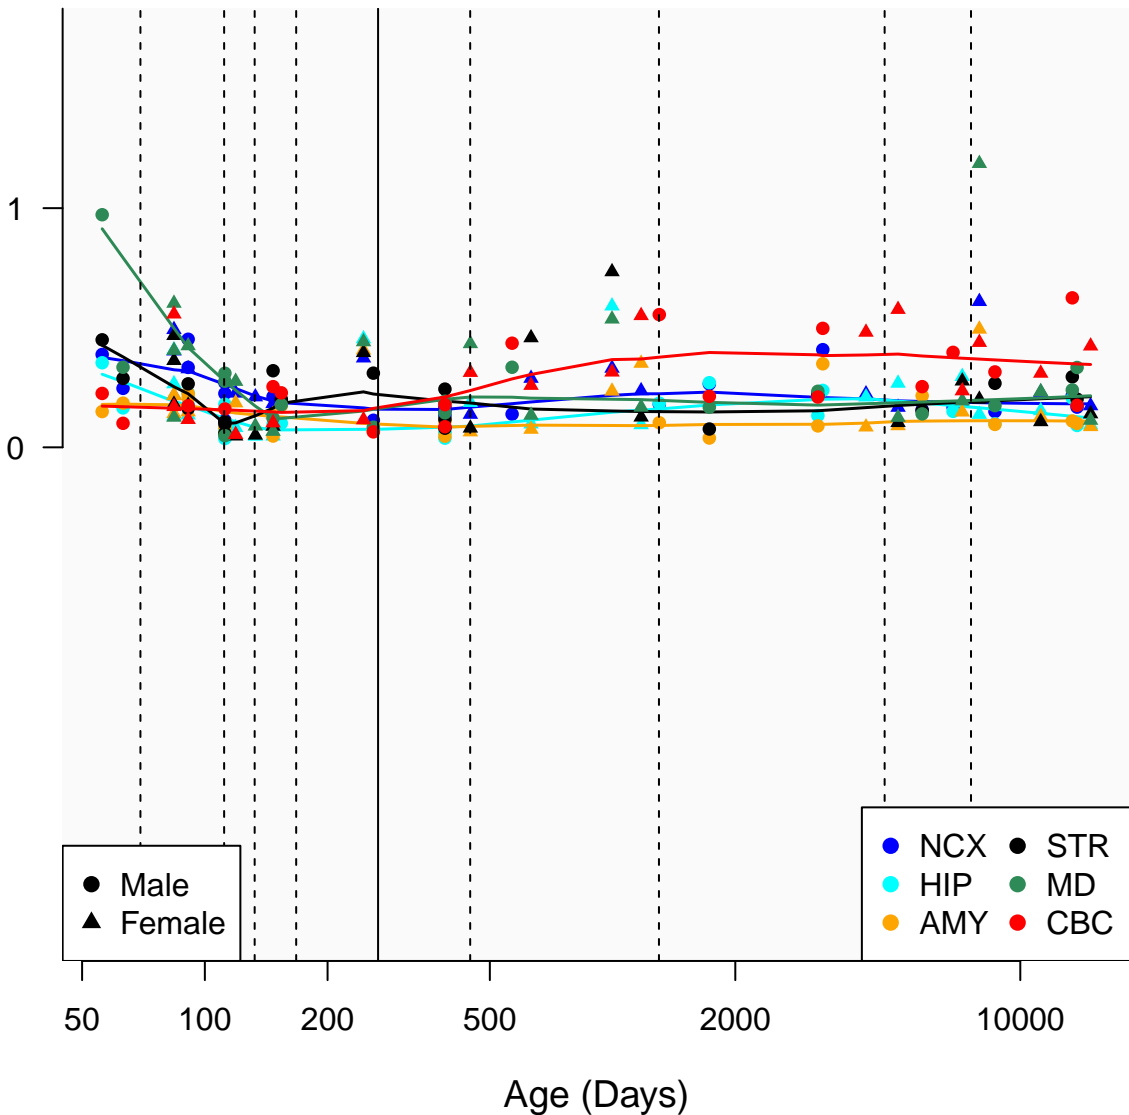

# RN7SL32P\_ENSG00000263941

Window:

1 2 3 4 5 6 7 8 9

Normalized Log2 RPKM+1

● Male  
▲ Female

● NCX ● STR  
● HIP ● MD  
● AMY ● CBC