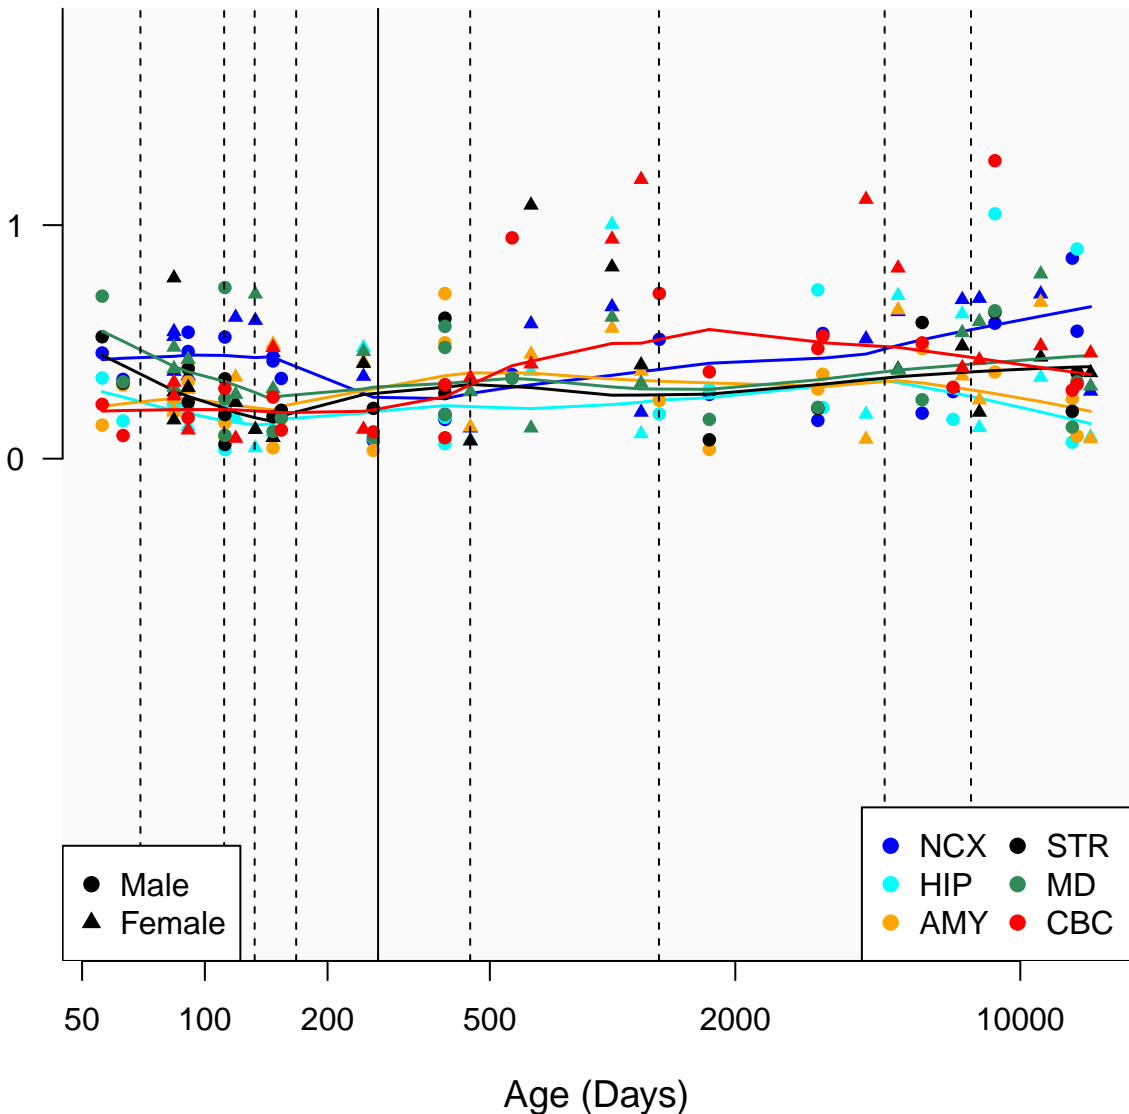

# RN7SL338P\_ENSG00000241568

Window:

1 2 3 4 5 6 7 8 9

Normalized Log2 RPKM+1

● Male  
▲ Female

● NCX ● STR  
● HIP ● MD  
● AMY ● CBC