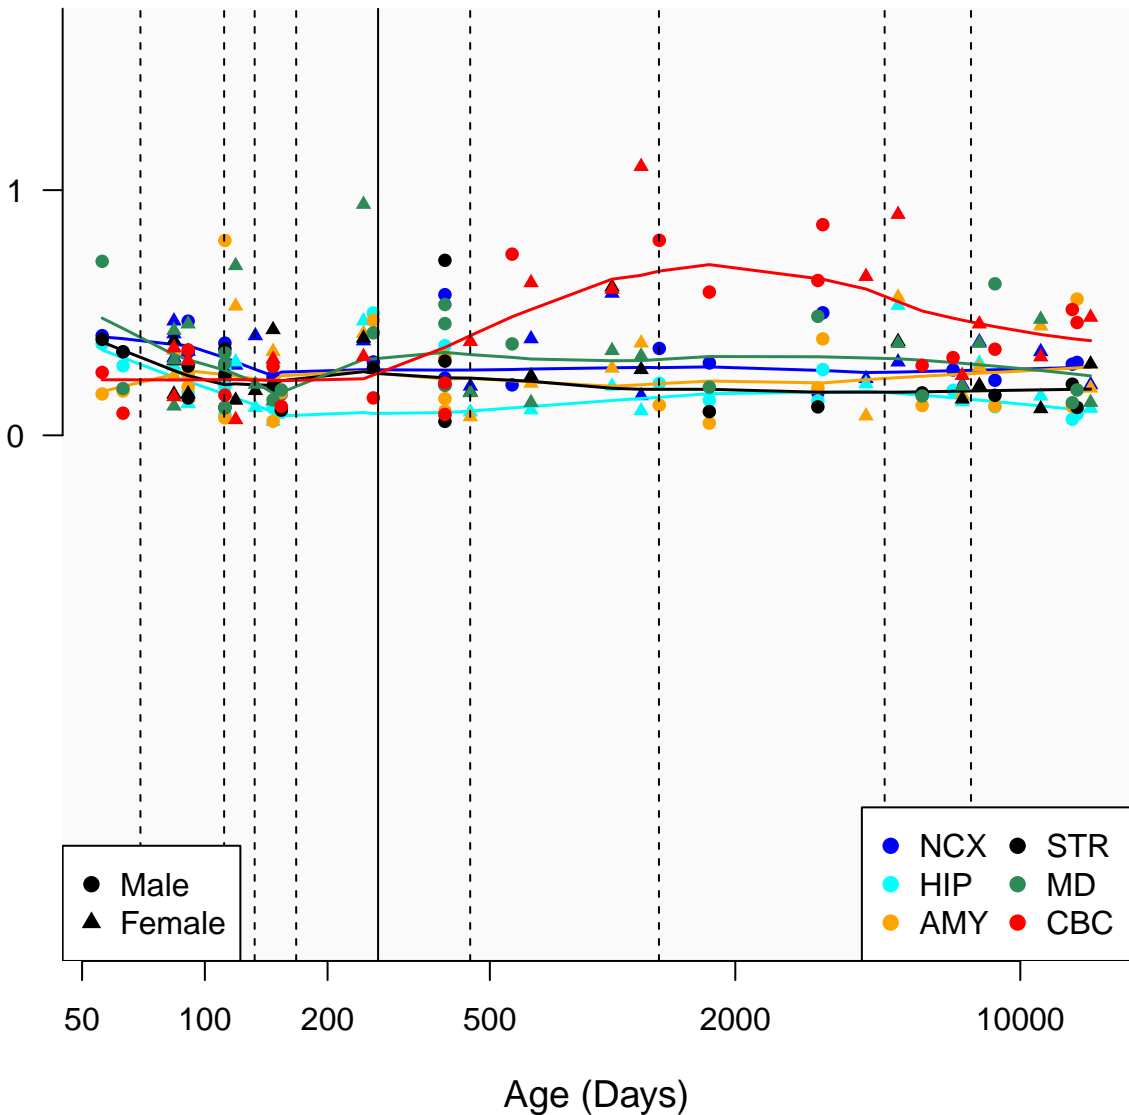

# RN7SL34P\_ENSG00000239868

Window:

1 2 3 4 5 6 7 8 9

Normalized Log2 RPKM+1

● Male  
▲ Female

● NCX ● STR  
● HIP ● MD  
● AMY ● CBC