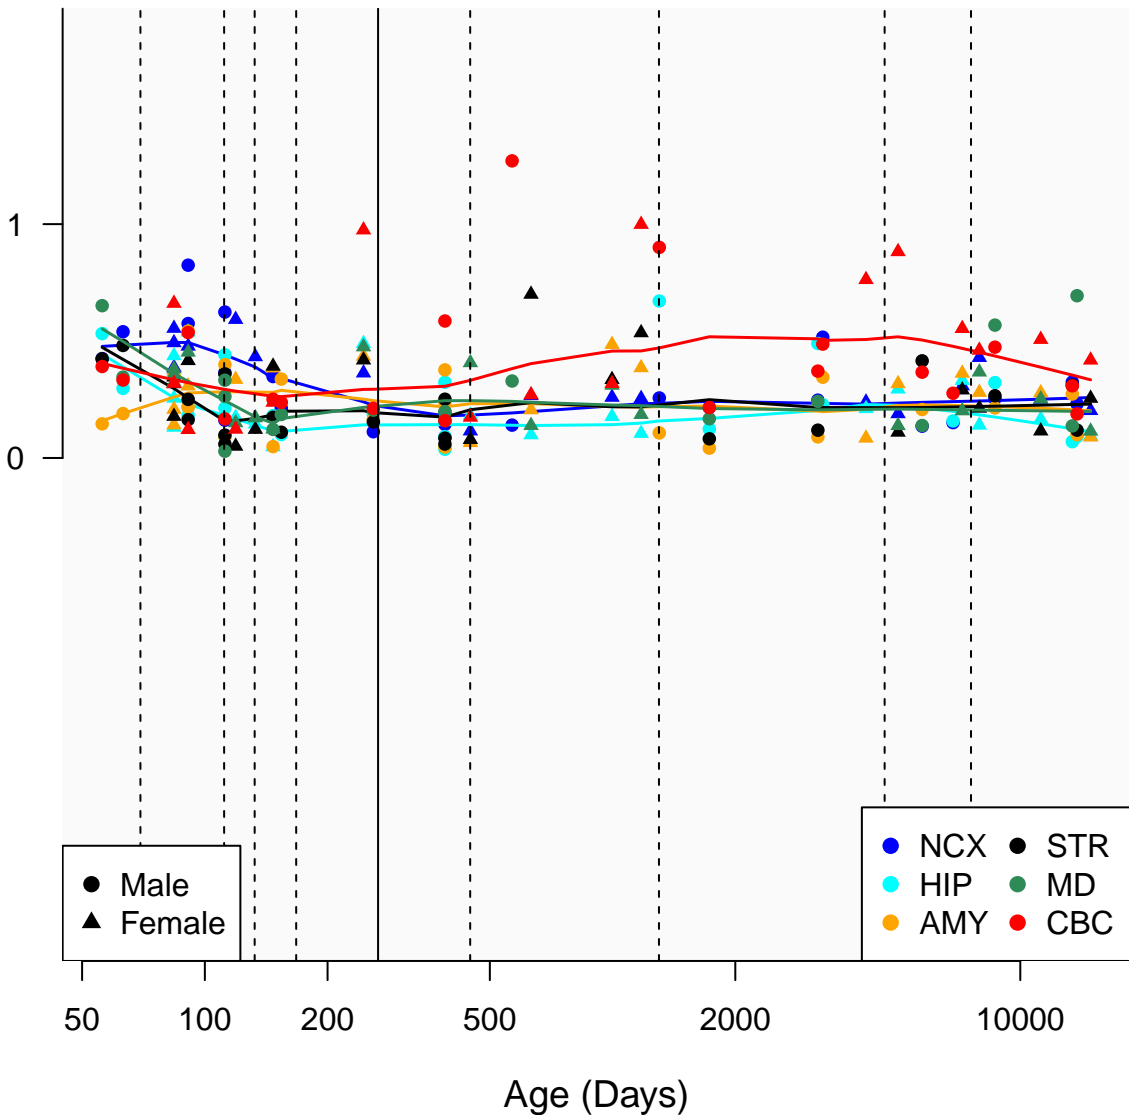

# RN7SL382P\_ENSG00000240723

Window:

1 2 3 4 5 6 7 8 9

Normalized Log2 RPKM+1

● Male  
▲ Female

● NCX ● STR  
● HIP ● MD  
● AMY ● CBC