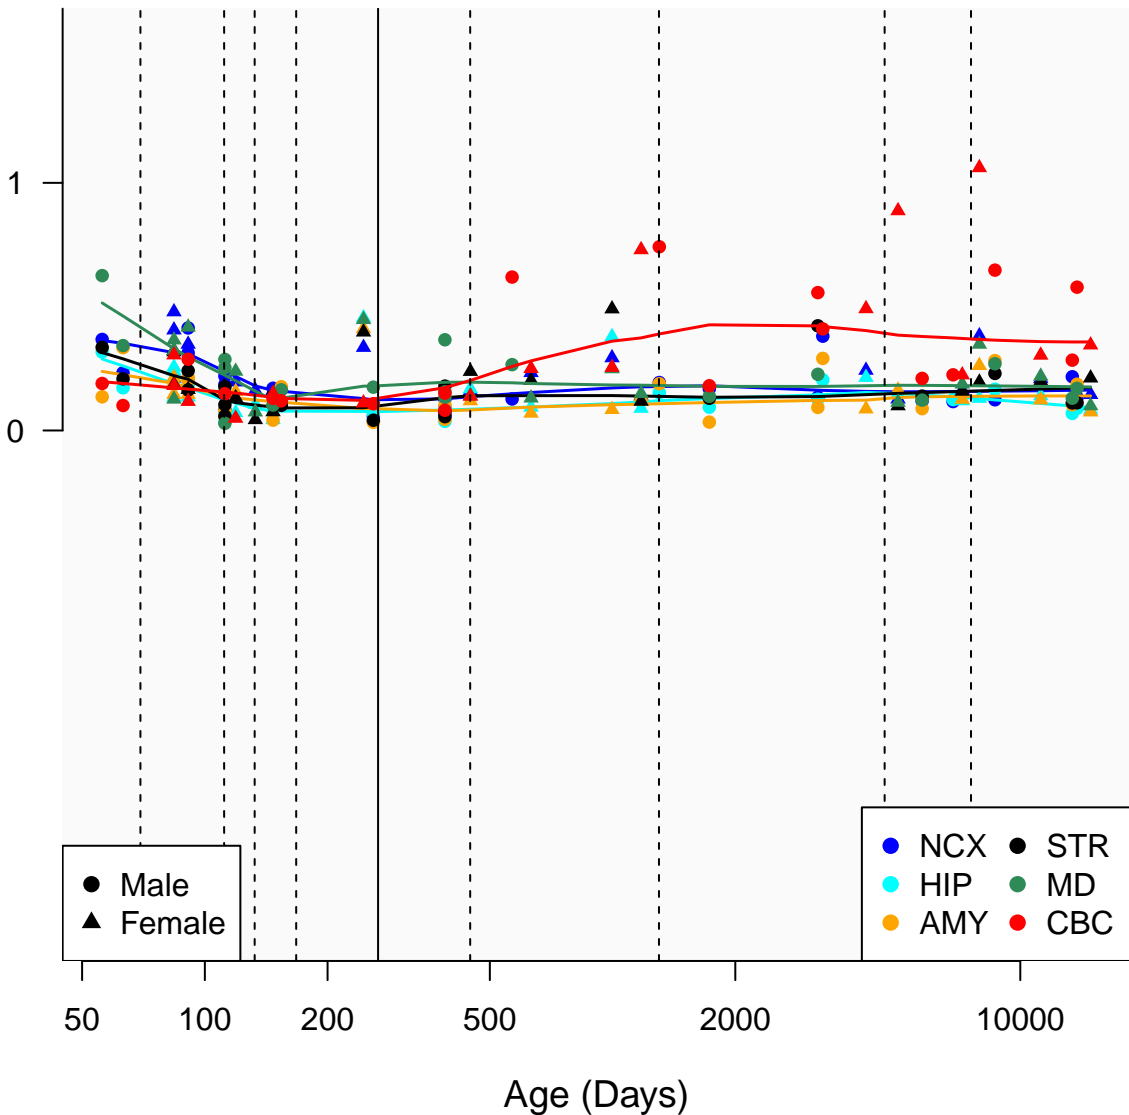

# RN7SL394P\_ENSG00000239942

Window:

1 2 3 4 5 6 7 8 9

Normalized Log2 RPKM+1

● Male  
▲ Female

● NCX ● STR  
● HIP ● MD  
● AMY ● CBC