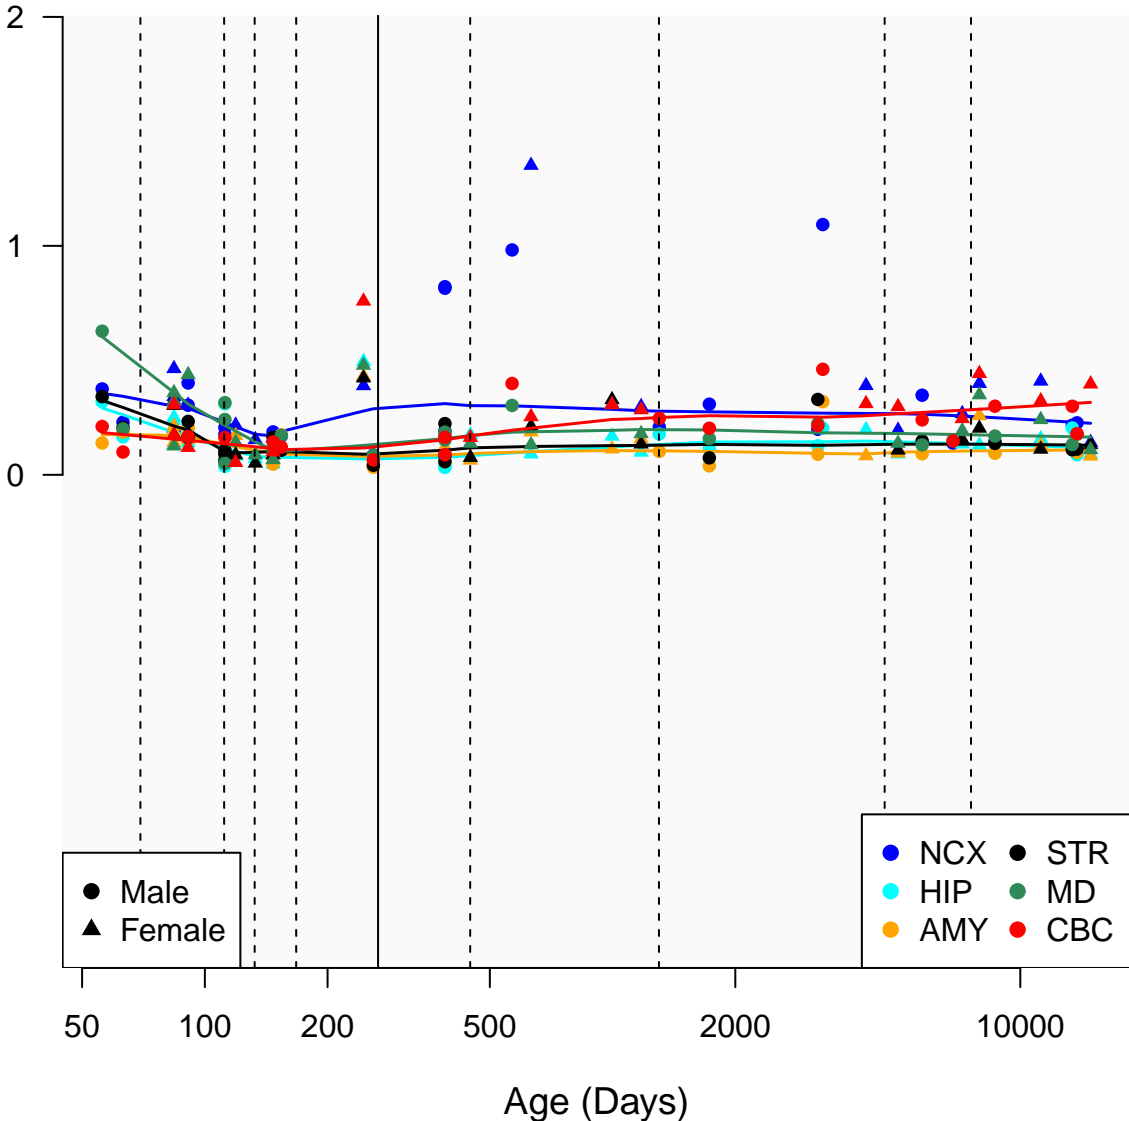

# RN7SL446P\_ENSG00000244544

Window:

1 2 3 4 5 6 7 8 9

Normalized Log2 RPKM+1

● Male  
▲ Female

● NCX ● STR  
● HIP ● MD  
● AMY ● CBC