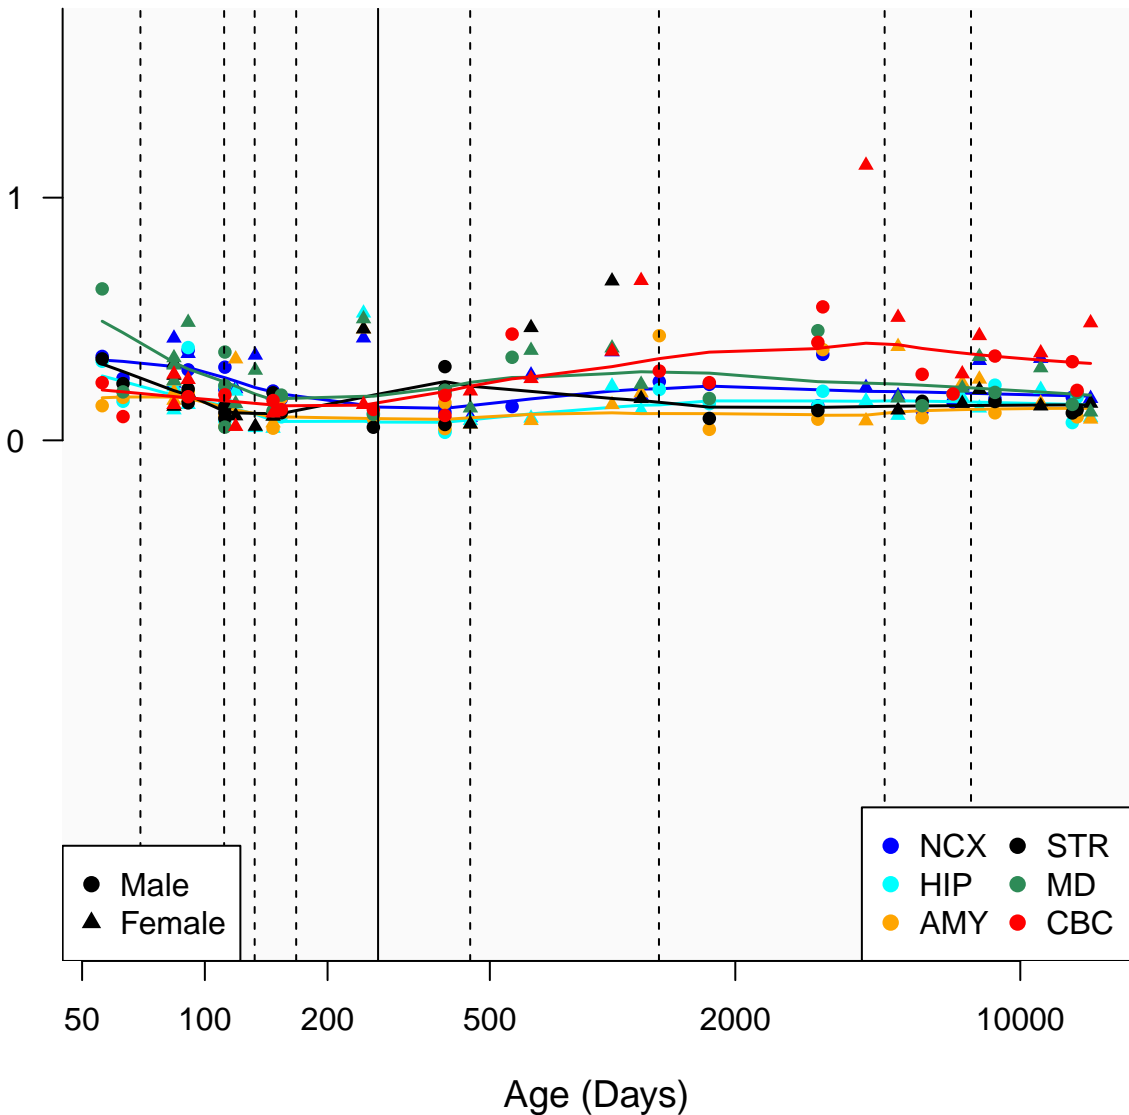

RN7SL55P_ENSG00000243227

Window:

1 2 3 4 5 6 7 8 9

Normalized Log2 RPKM+1

● Male
▲ Female

● NCX ● STR
● HIP ● MD
● AMY ● CBC