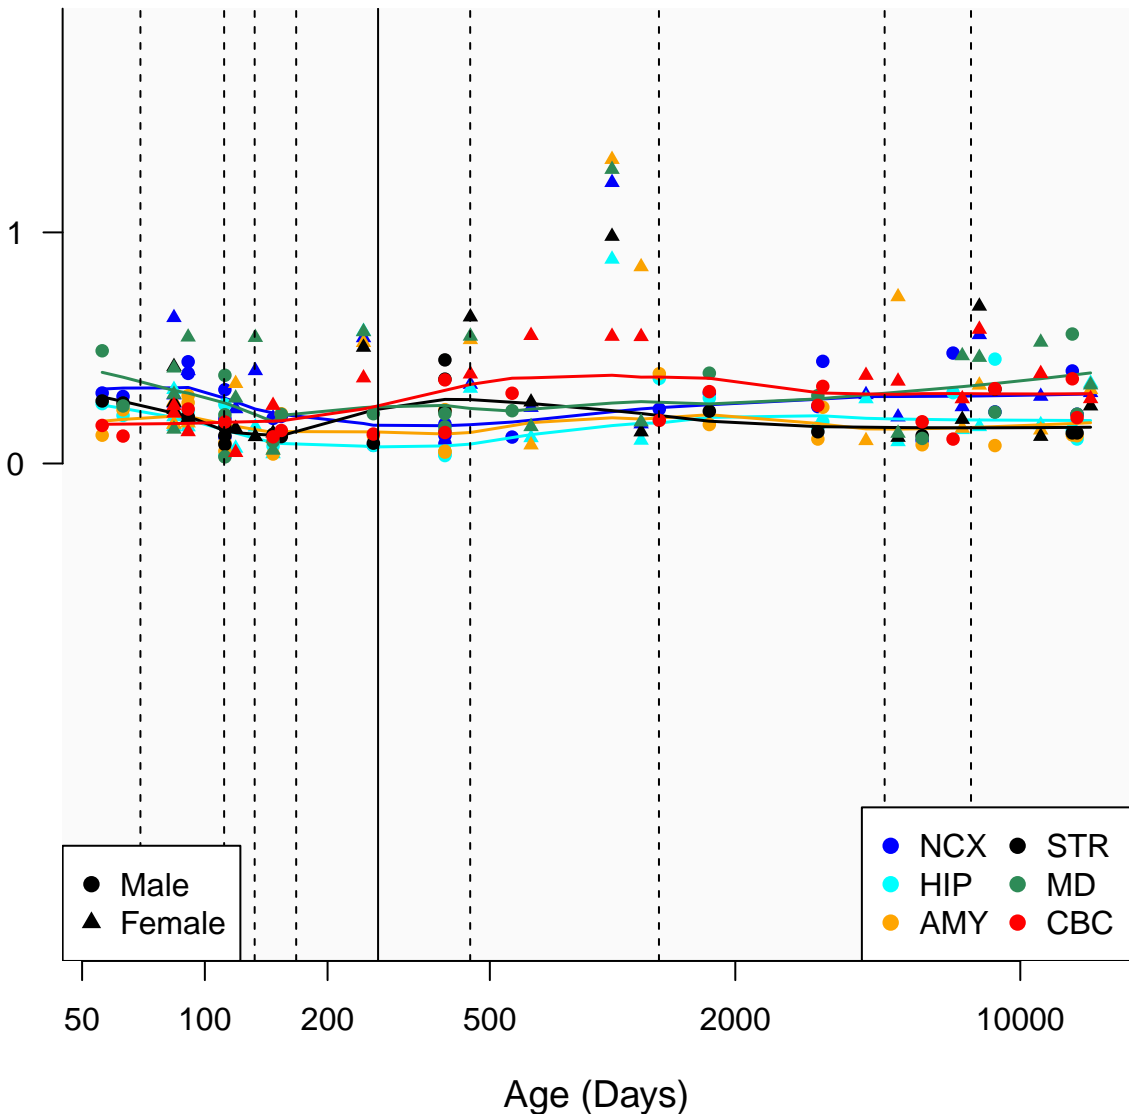

RN7SL587P_ENSG00000240233

Window:

1 2 3 4 5 6 7 8 9

Normalized Log2 RPKM+1

● Male
▲ Female

● NCX ● STR
● HIP ● MD
● AMY ● CBC