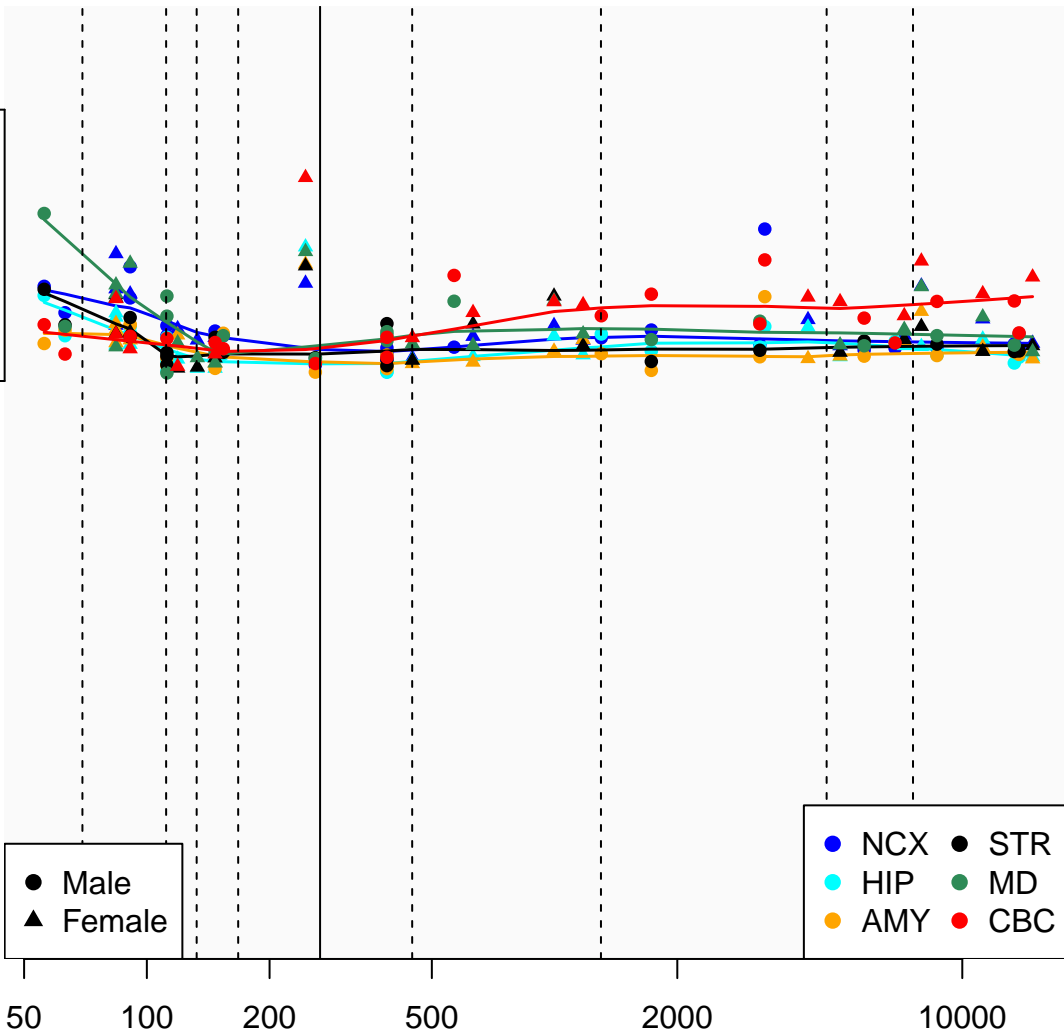

# RN7SL62P\_ENSG00000239640

Window:

1 2 3 4 5 6 7 8 9

Normalized Log2 RPKM+1

1  
0

● Male  
▲ Female

● NCX ● STR  
● HIP ● MD  
● AMY ● CBC