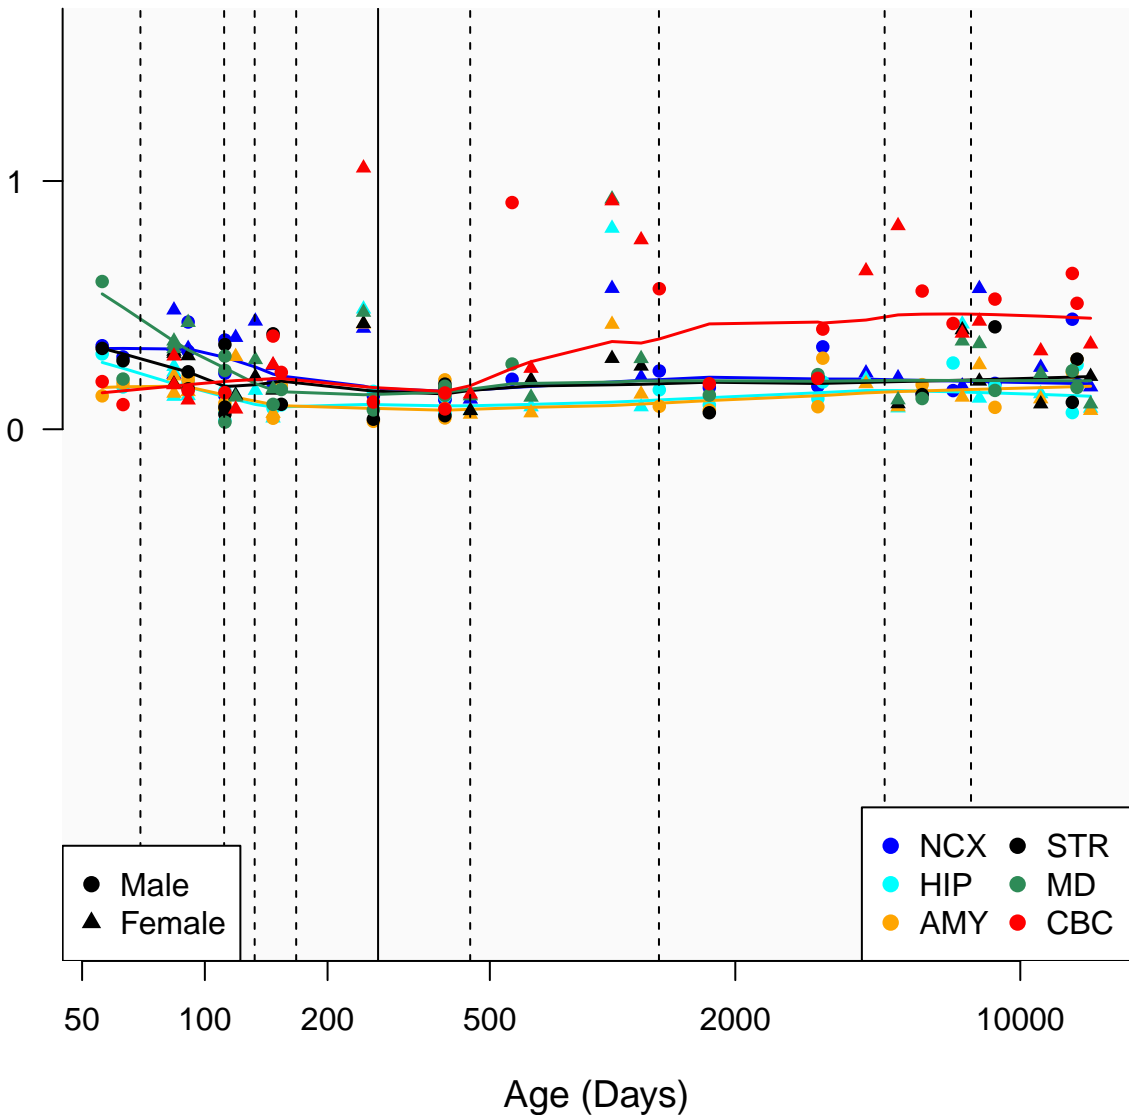

# RN7SL652P\_ENSG00000265559

Window:

1 2 3 4 5 6 7 8 9

Normalized Log2 RPKM+1

● Male  
▲ Female

● NCX ● STR  
● HIP ● MD  
● AMY ● CBC