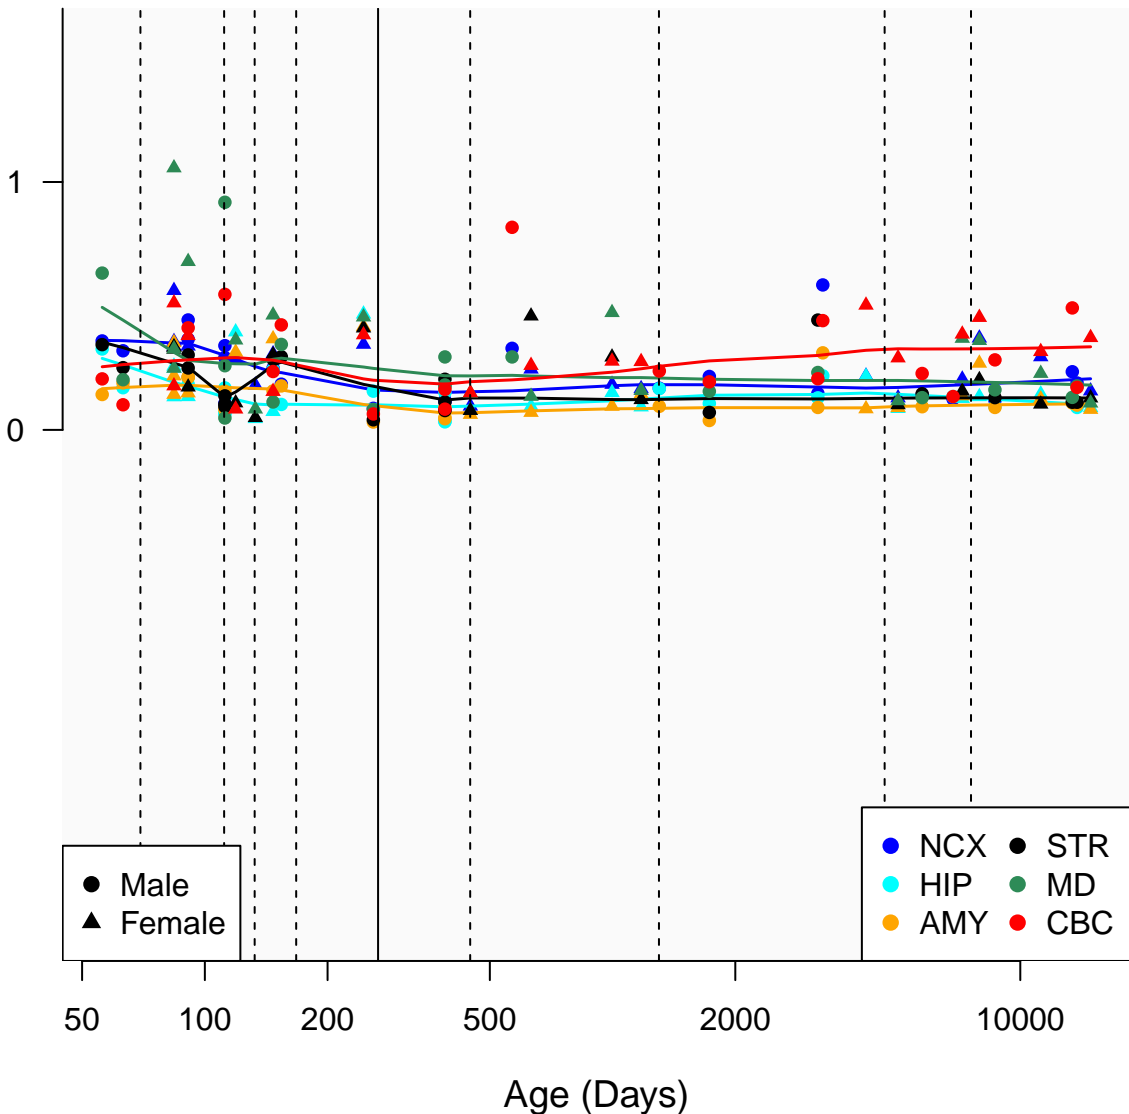

# RN7SL687P\_ENSG00000244335

Window:

1 2 3 4 5 6 7 8 9

Normalized Log2 RPKM+1

● Male  
▲ Female

● NCX ● STR  
● HIP ● MD  
● AMY ● CBC