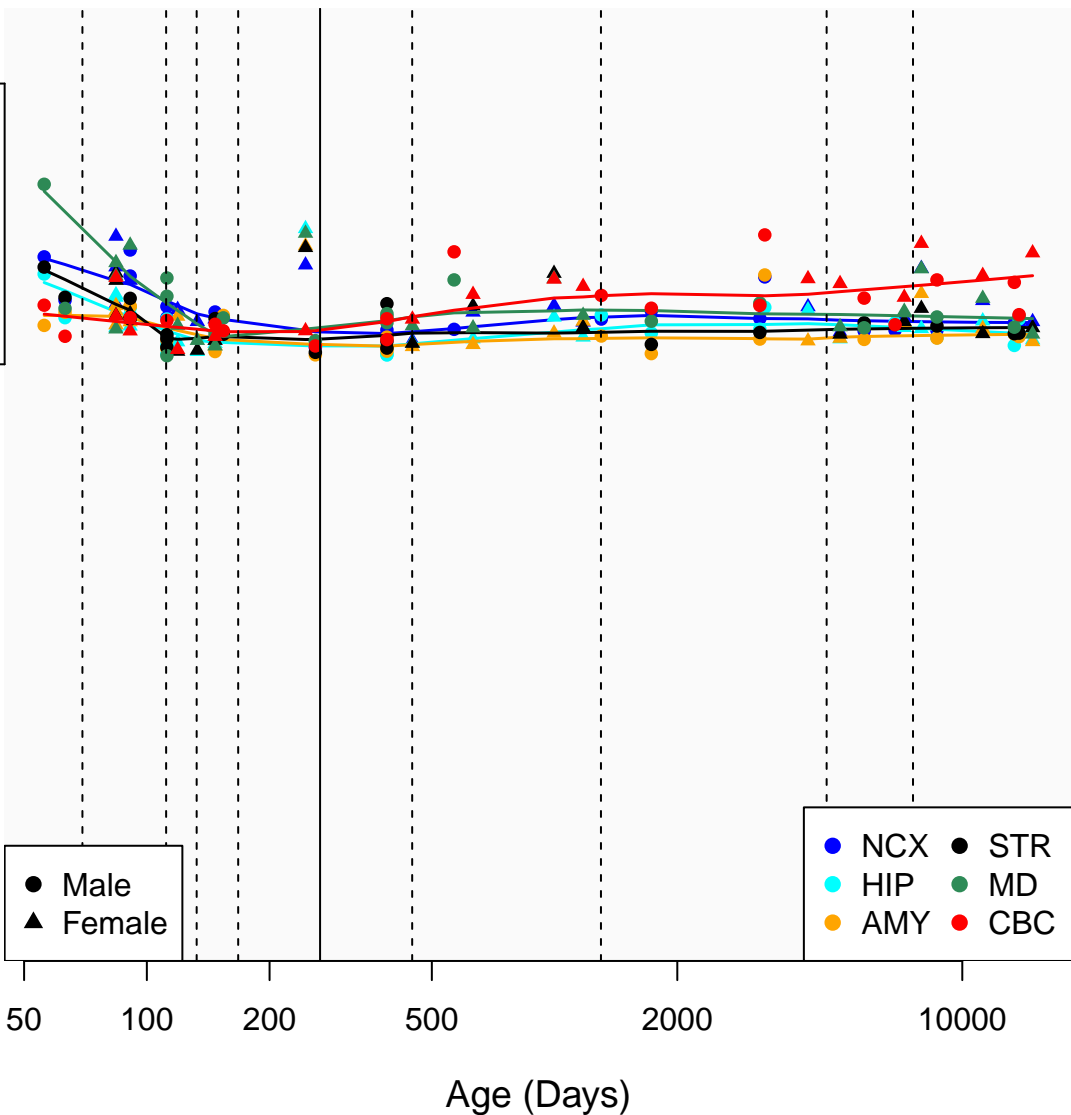

# RN7SL790P\_ENSG00000239745

Window:

1 2 3 4 5 6 7 8 9

Normalized Log2 RPKM+1

● Male  
▲ Female

● NCX ● STR  
● HIP ● MD  
● AMY ● CBC