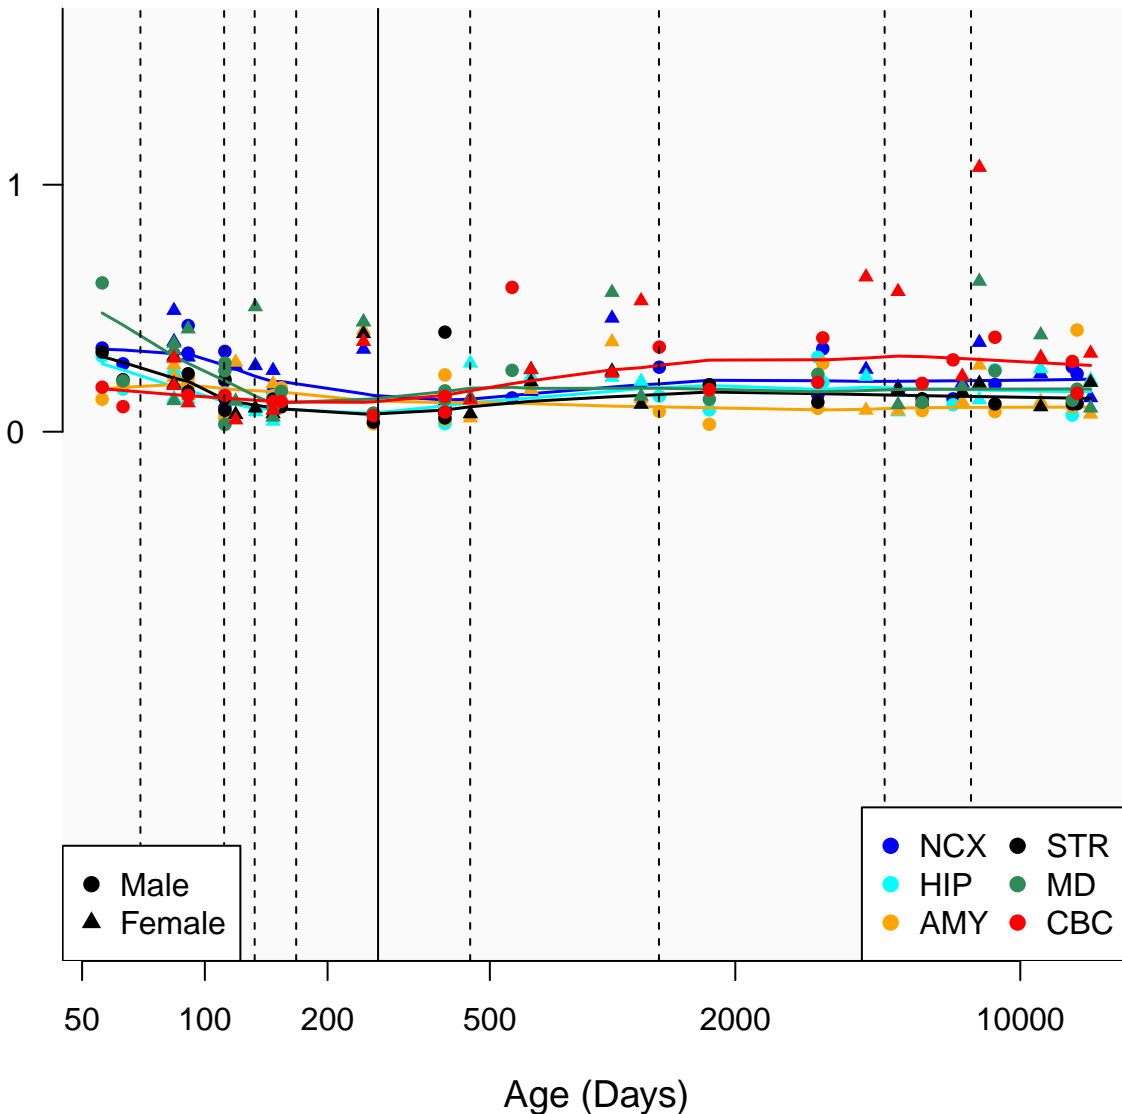

# RN7SL79P\_ENSG00000239595

Window:

1 2 3 4 5 6 7 8 9

Normalized Log2 RPKM+1

● Male  
▲ Female

● NCX ● STR  
● HIP ● MD  
● AMY ● CBC