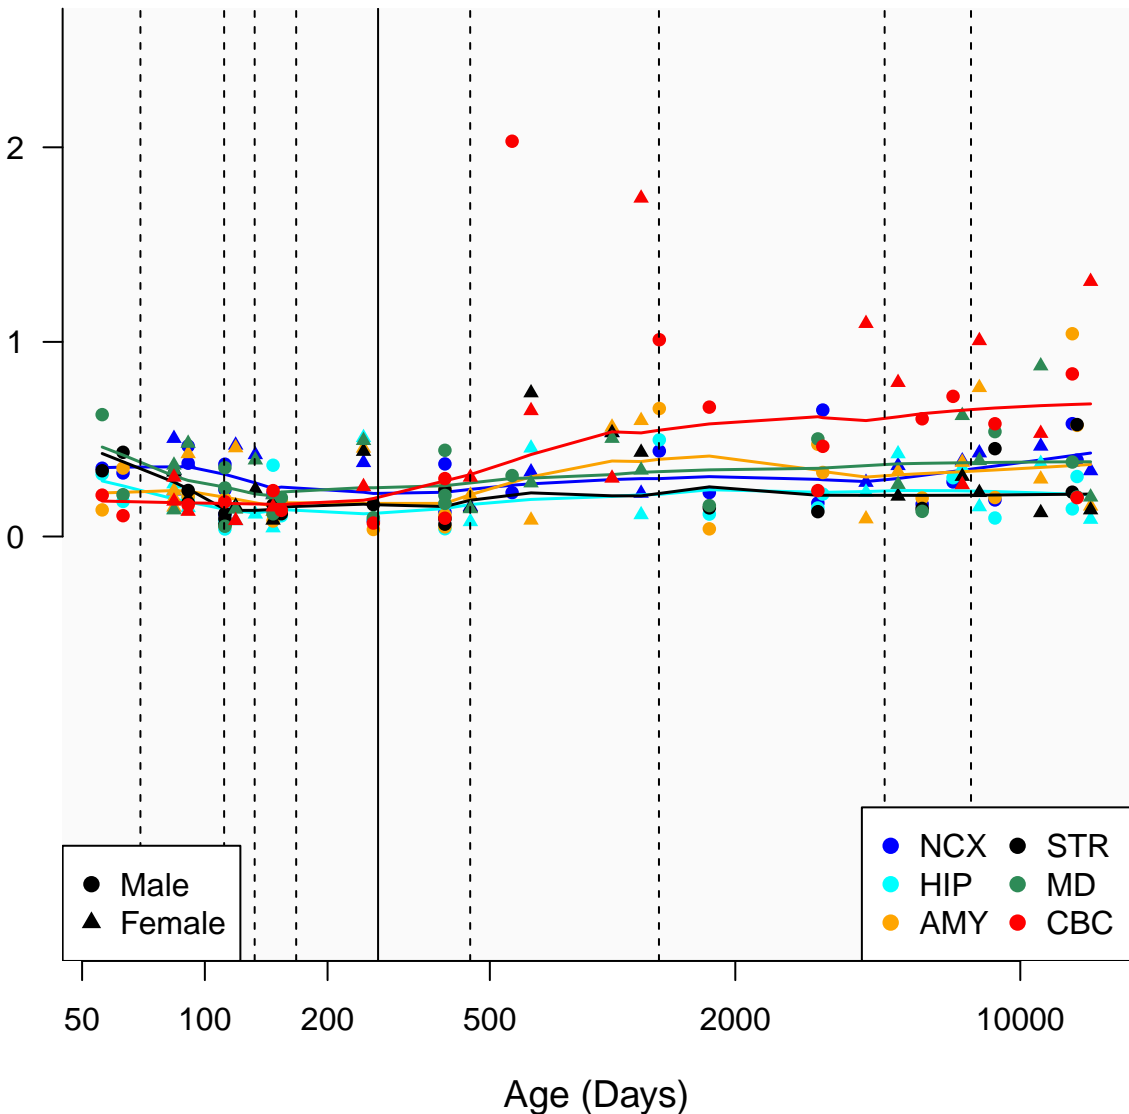

RN7SL812P_ENSG00000242876

Window:

1 2 3 4 5 6 7 8 9

Normalized Log2 RPKM+1

● Male
▲ Female

● NCX ● STR
● HIP ● MD
● AMY ● CBC