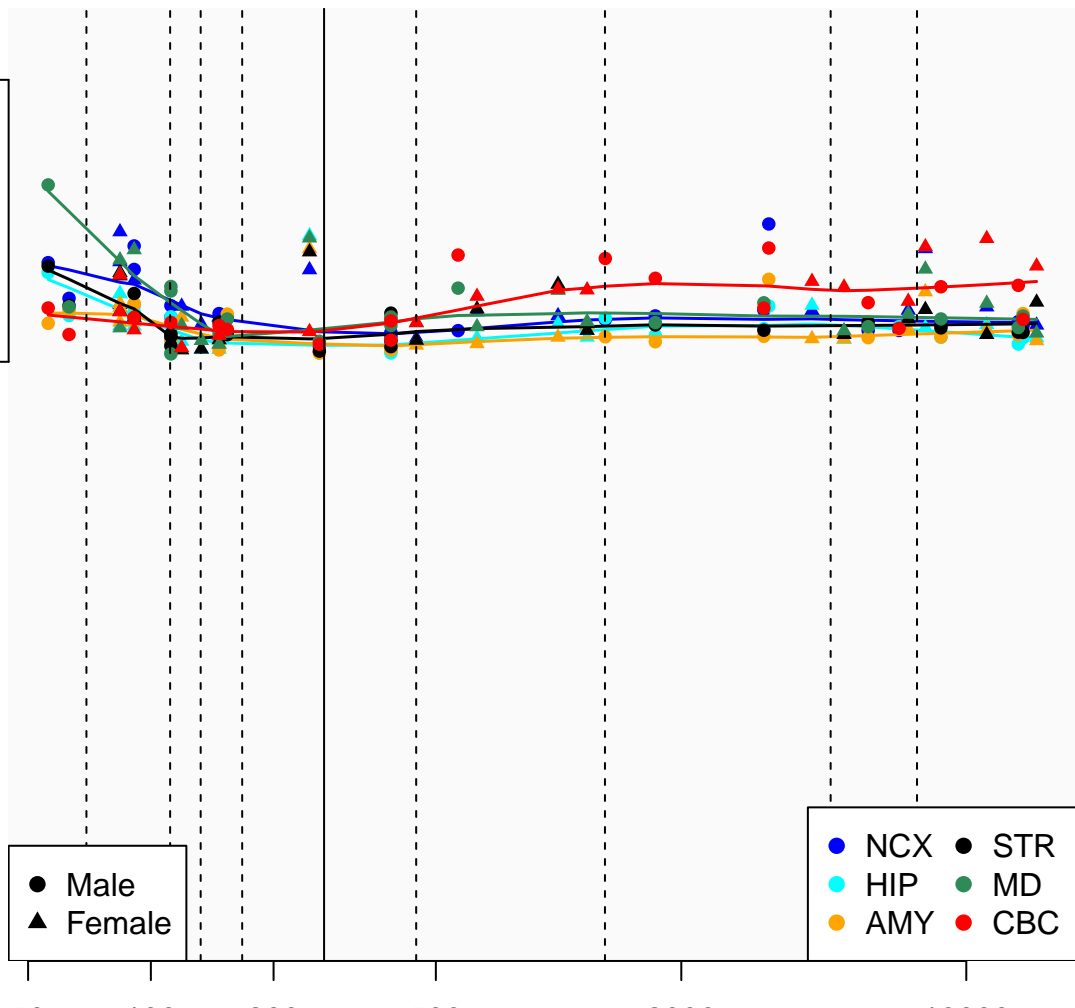

# RN7SL842P\_ENSG00000243066

Window:

1 2 3 4 5 6 7 8 9

Normalized Log2 RPKM+1

1  
0

● Male  
▲ Female

● NCX ● STR  
● HIP ● MD  
● AMY ● CBC

Age (Days)