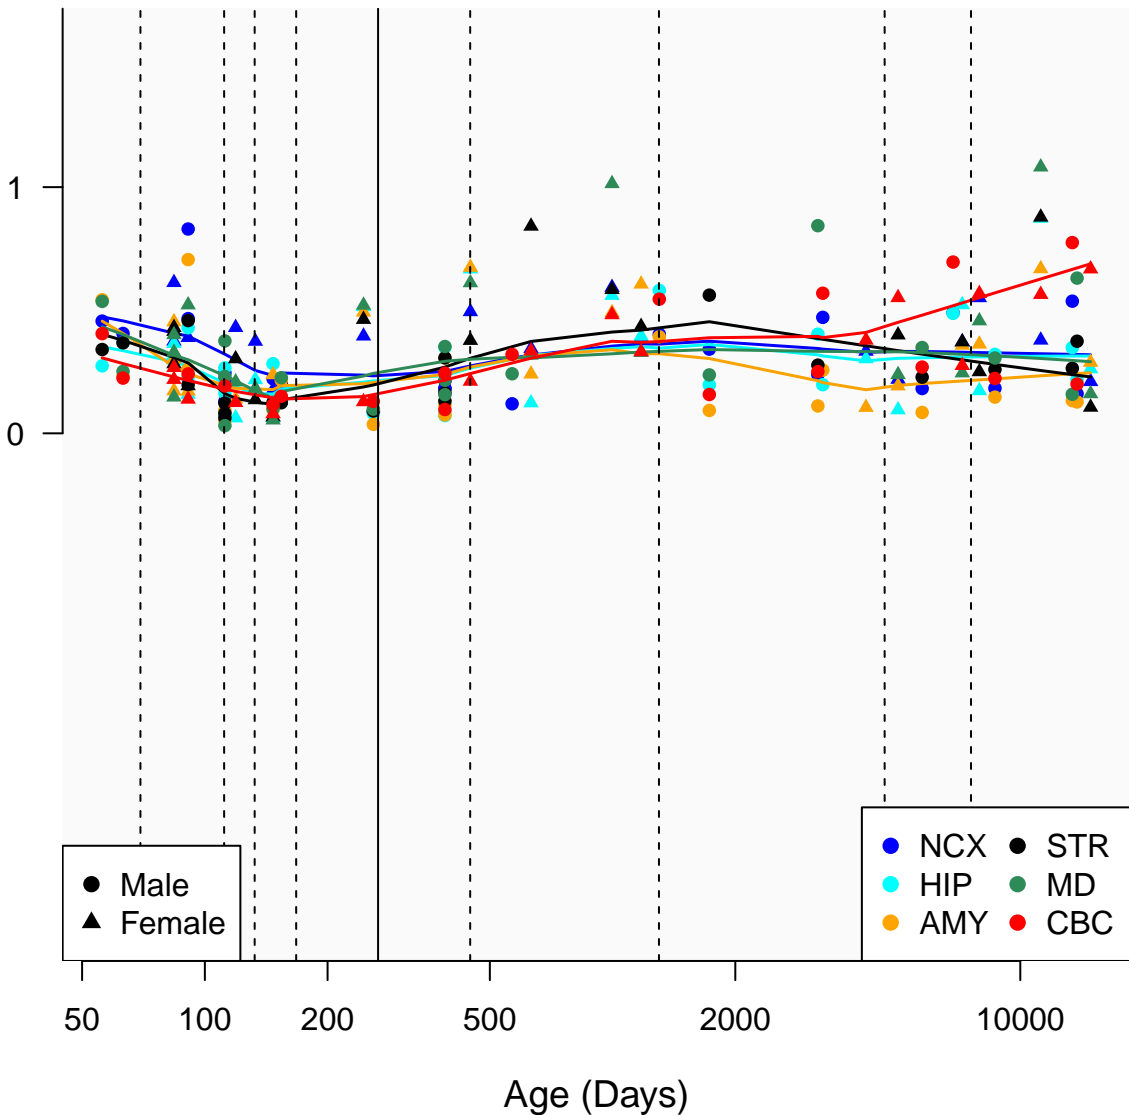

# RN7SL8P\_ENSG00000243352

Window:

1 2 3 4 5 6 7 8 9

Normalized Log2 RPKM+1

● Male  
▲ Female

● NCX ● STR  
● HIP ● MD  
● AMY ● CBC