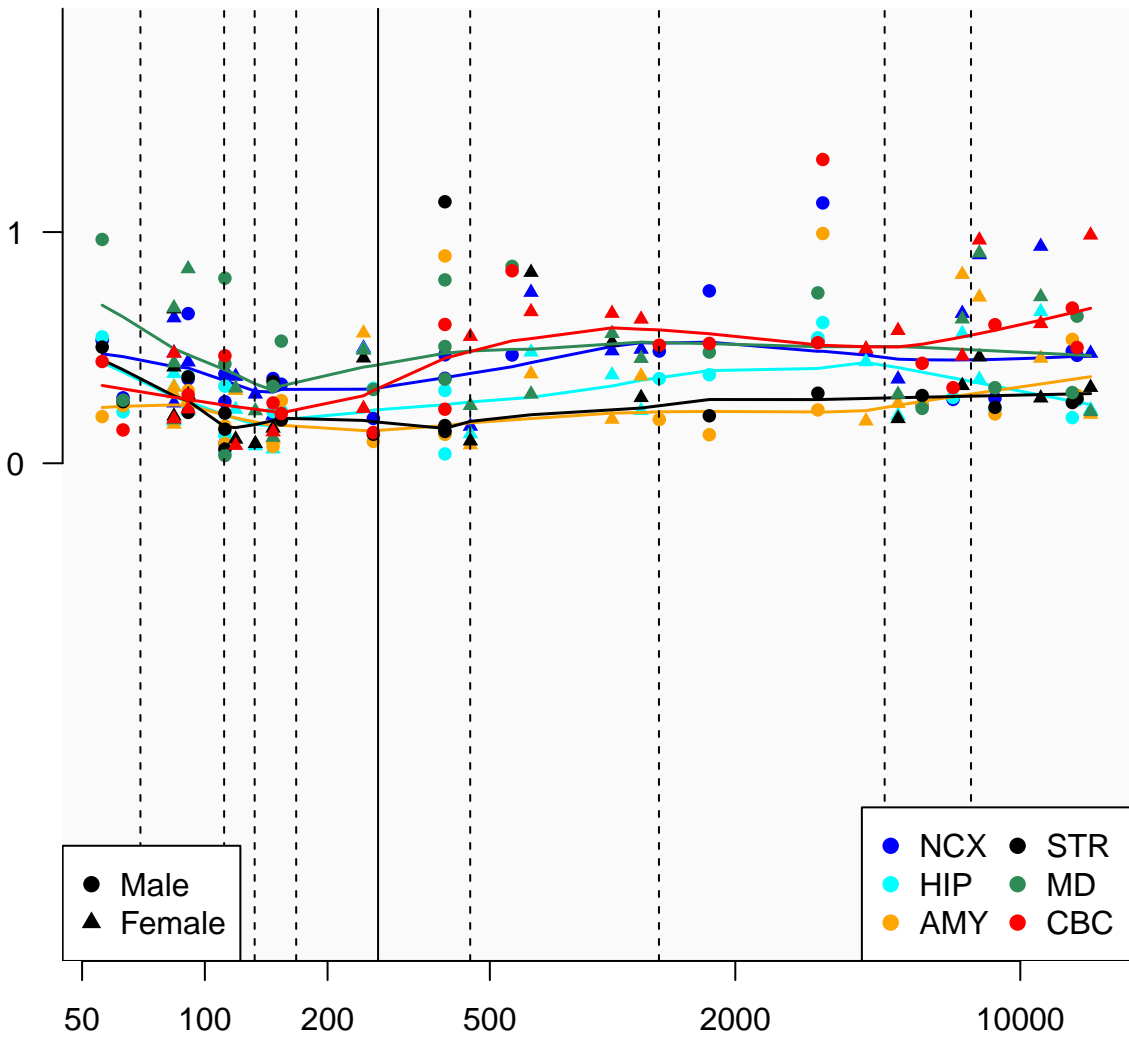

RNU1-107P_ENSG00000252426

Window:

1 2 3 4 5 6 7 8 9

Normalized Log2 RPKM+1

● Male
▲ Female

● NCX ● STR
● HIP ● MD
● AMY ● CBC

Age (Days)