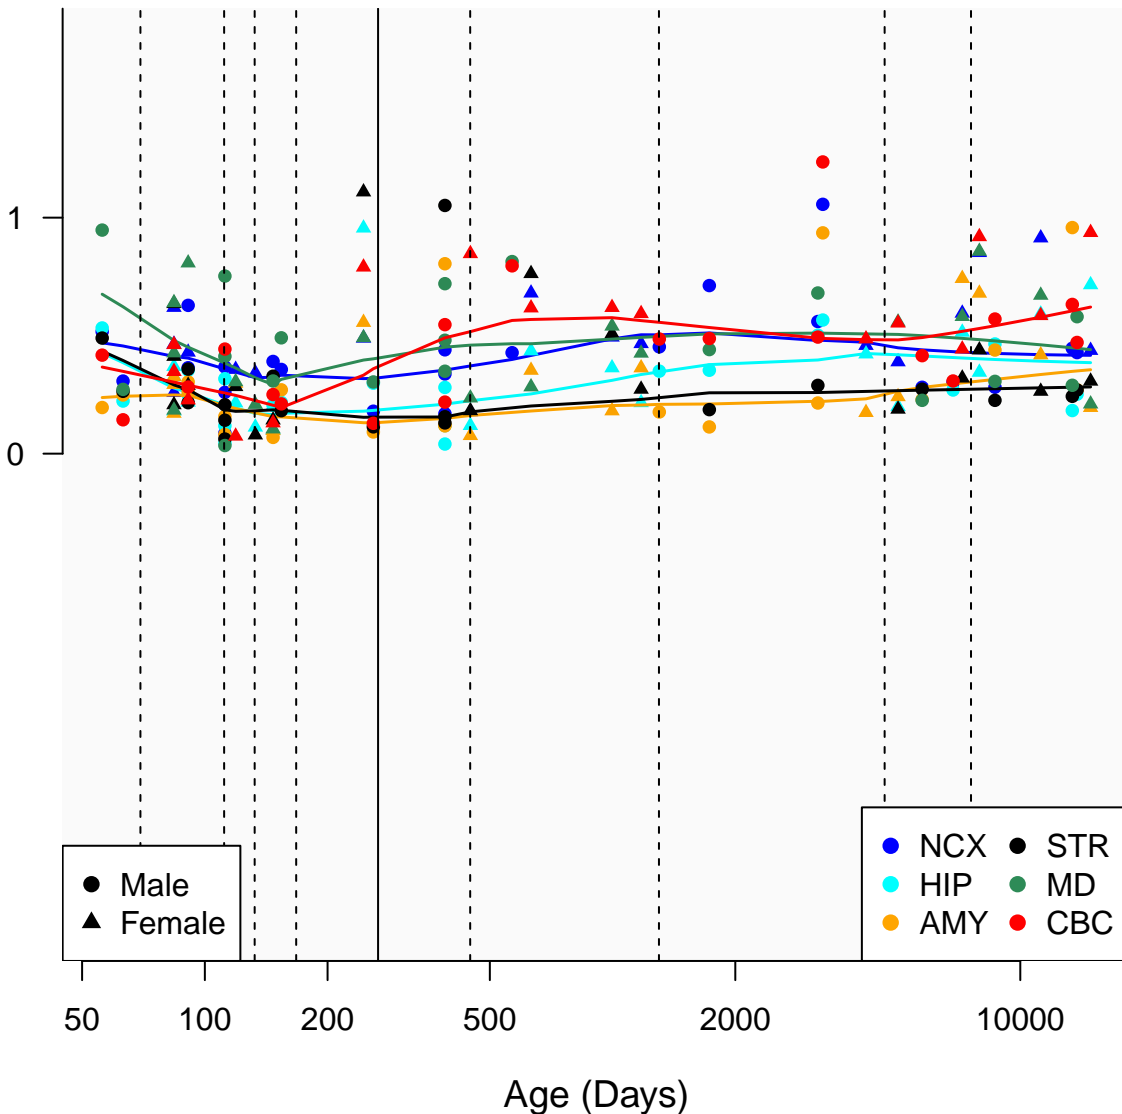

# RNU1-108P\_ENSG00000199426

Window:

1 2 3 4 5 6 7 8 9

Normalized Log2 RPKM+1

● Male  
▲ Female

● NCX ● STR  
● HIP ● MD  
● AMY ● CBC