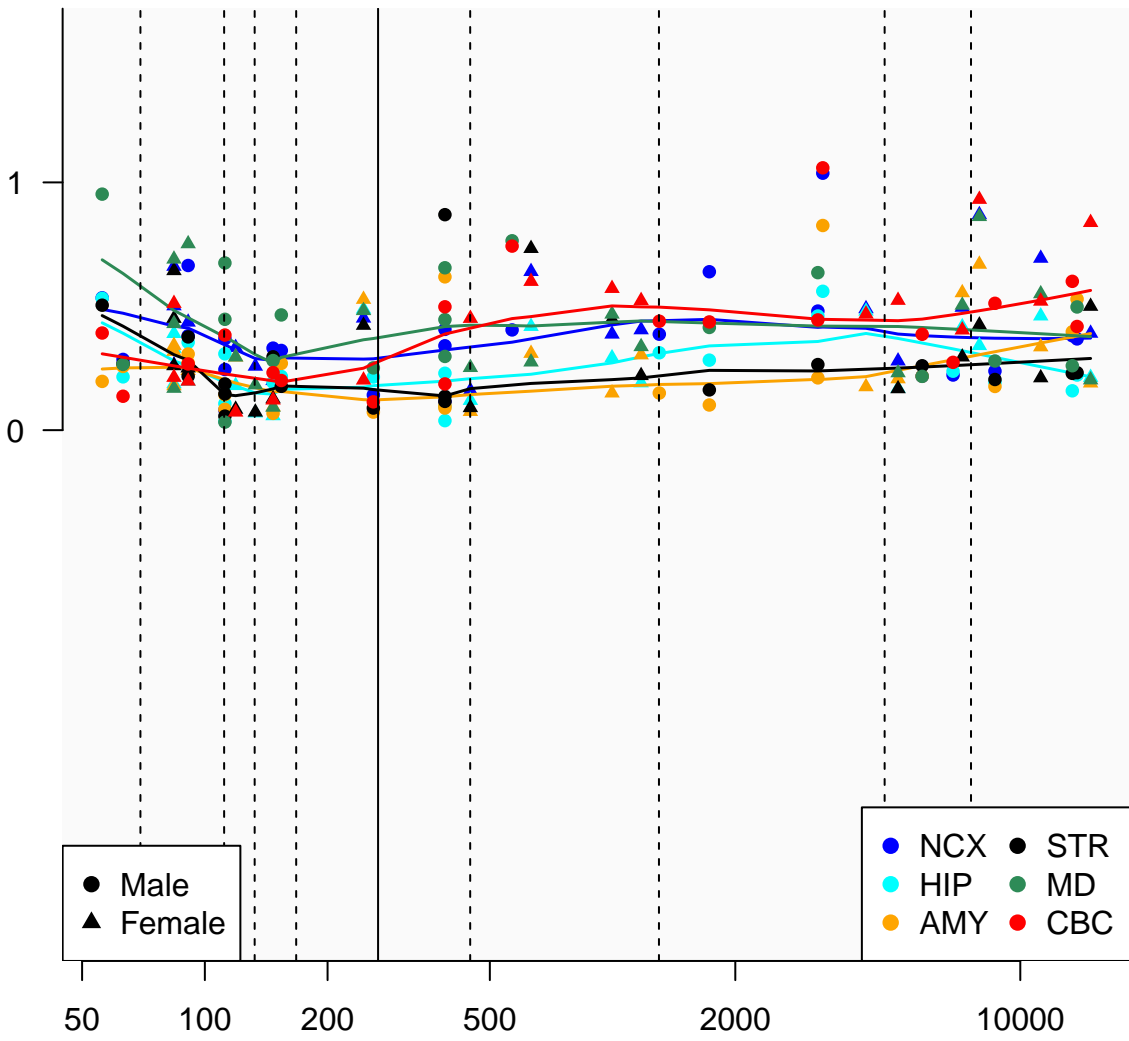

# RNU1-112P\_ENSG00000201271

Window:

1 2 3 4 5 6 7 8 9

Normalized Log2 RPKM+1

● Male  
▲ Female

● NCX ● STR  
● HIP ● MD  
● AMY ● CBC

Age (Days)