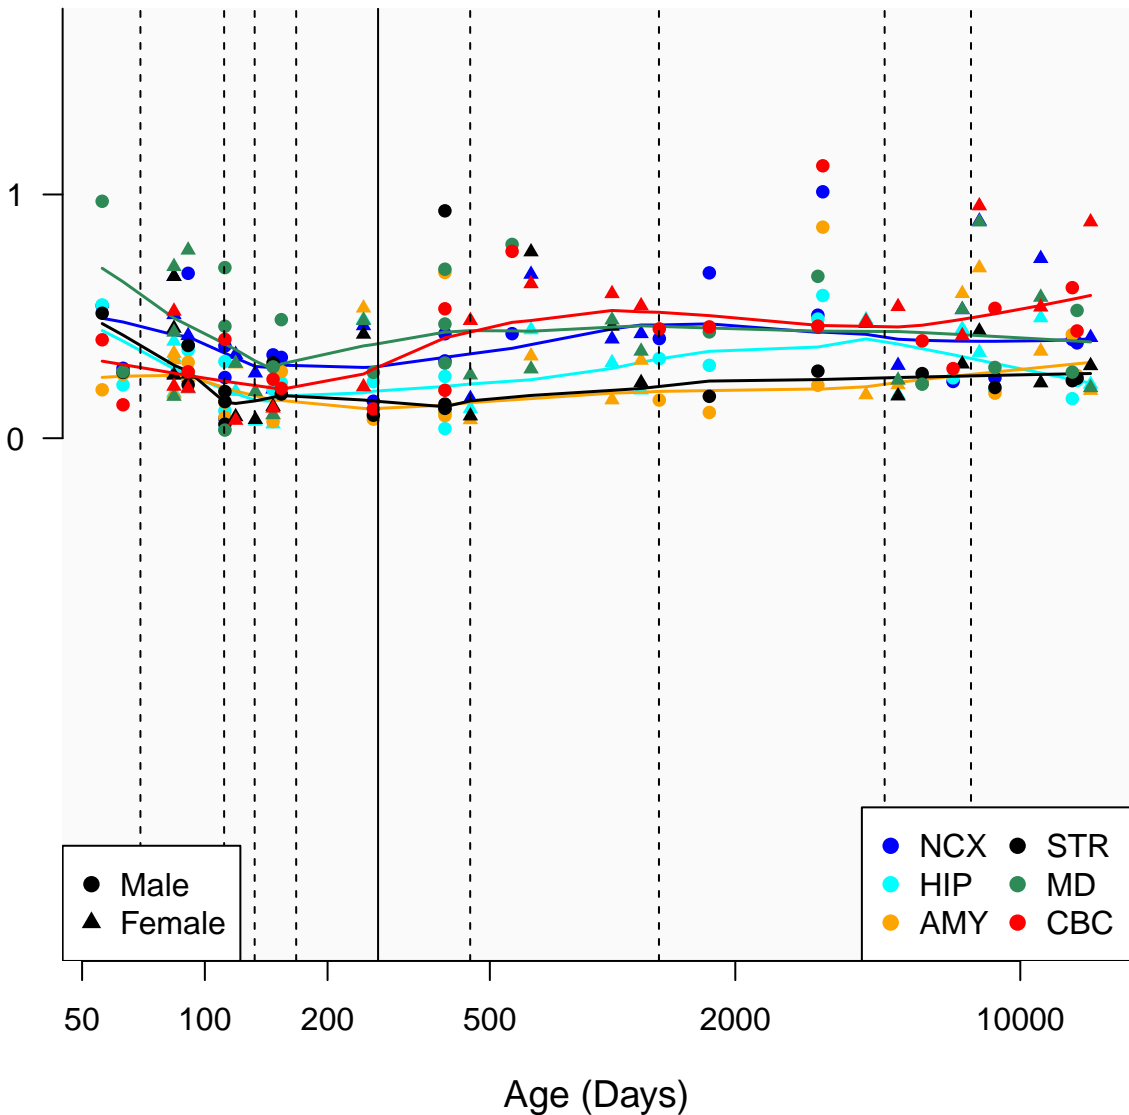

# RNU1-123P\_ENSG00000239194

Window:

1 2 3 4 5 6 7 8 9

Normalized Log2 RPKM+1

● Male  
▲ Female

● NCX ● STR  
● HIP ● MD  
● AMY ● CBC