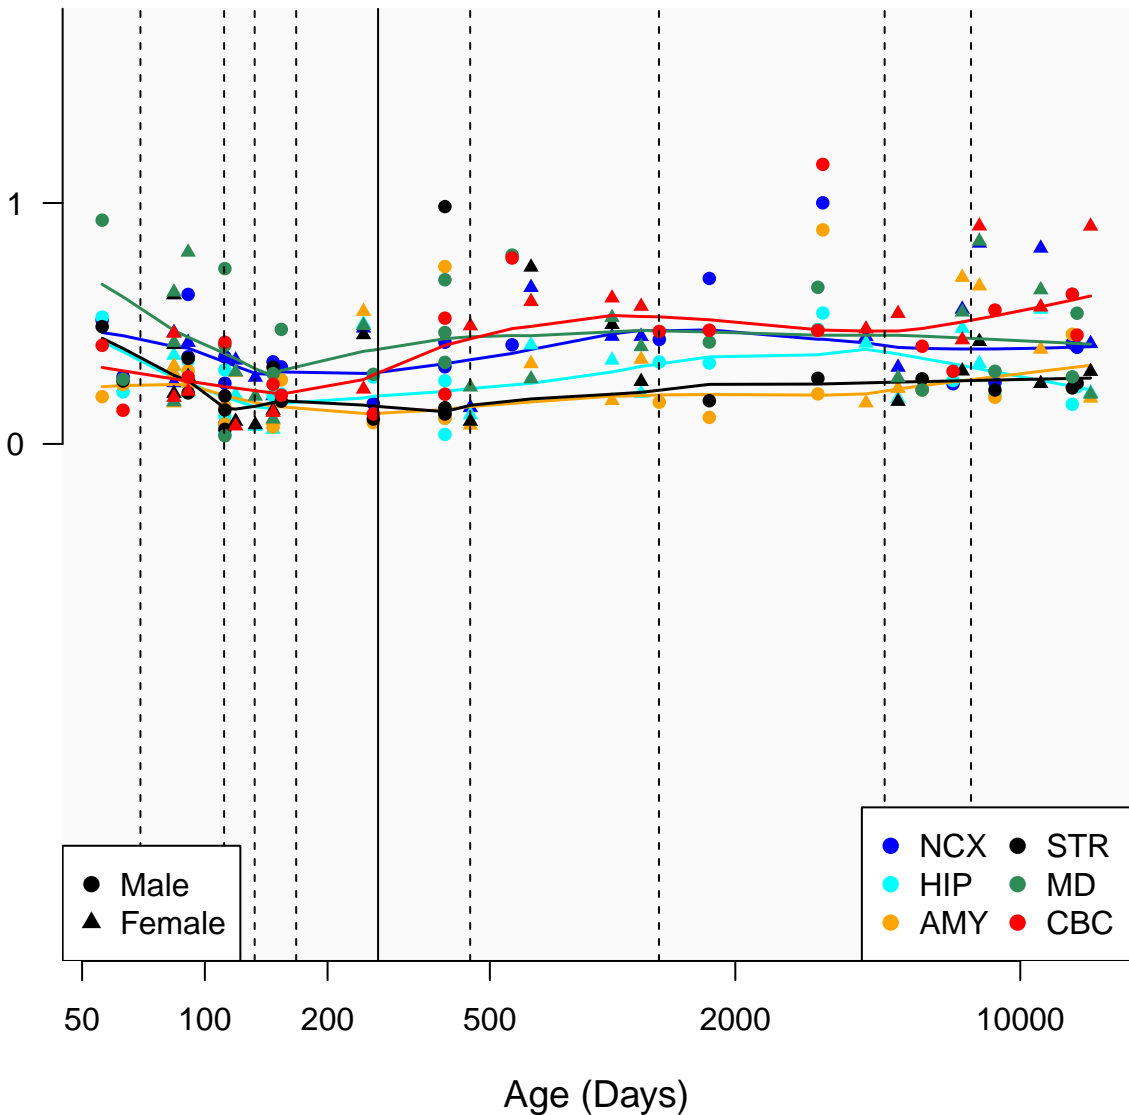

# RNU1-140P\_ENSG00000201910

Window:

1 2 3 4 5 6 7 8 9

Normalized Log2 RPKM+1

● Male  
▲ Female

● NCX ● STR  
● HIP ● MD  
● AMY ● CBC