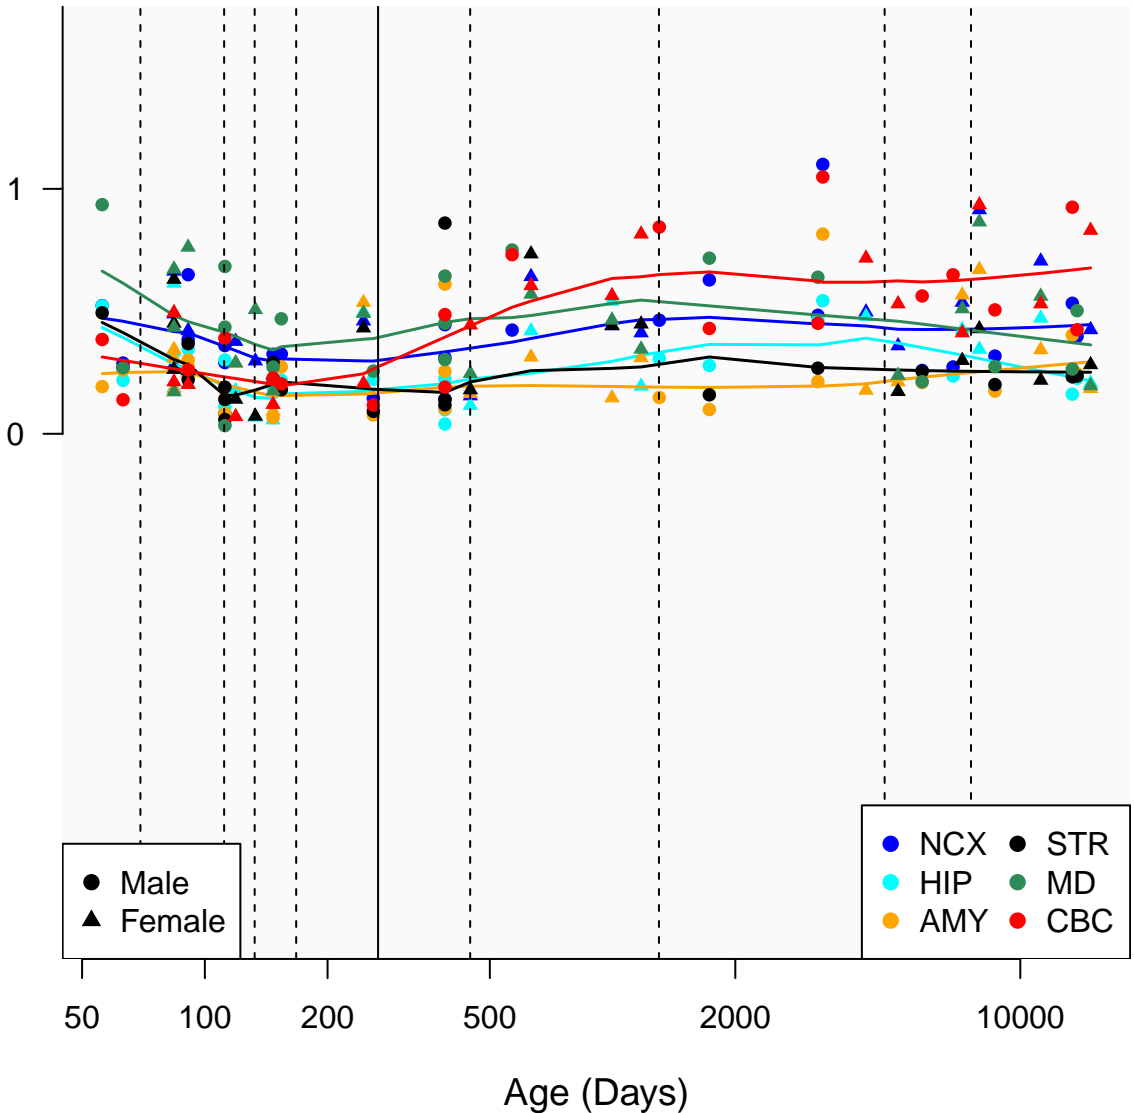

# RNU1-24P\_ENSG00000201155

Window:

1 2 3 4 5 6 7 8 9

Normalized Log2 RPKM+1

● Male  
▲ Female

● NCX ● STR  
● HIP ● MD  
● AMY ● CBC