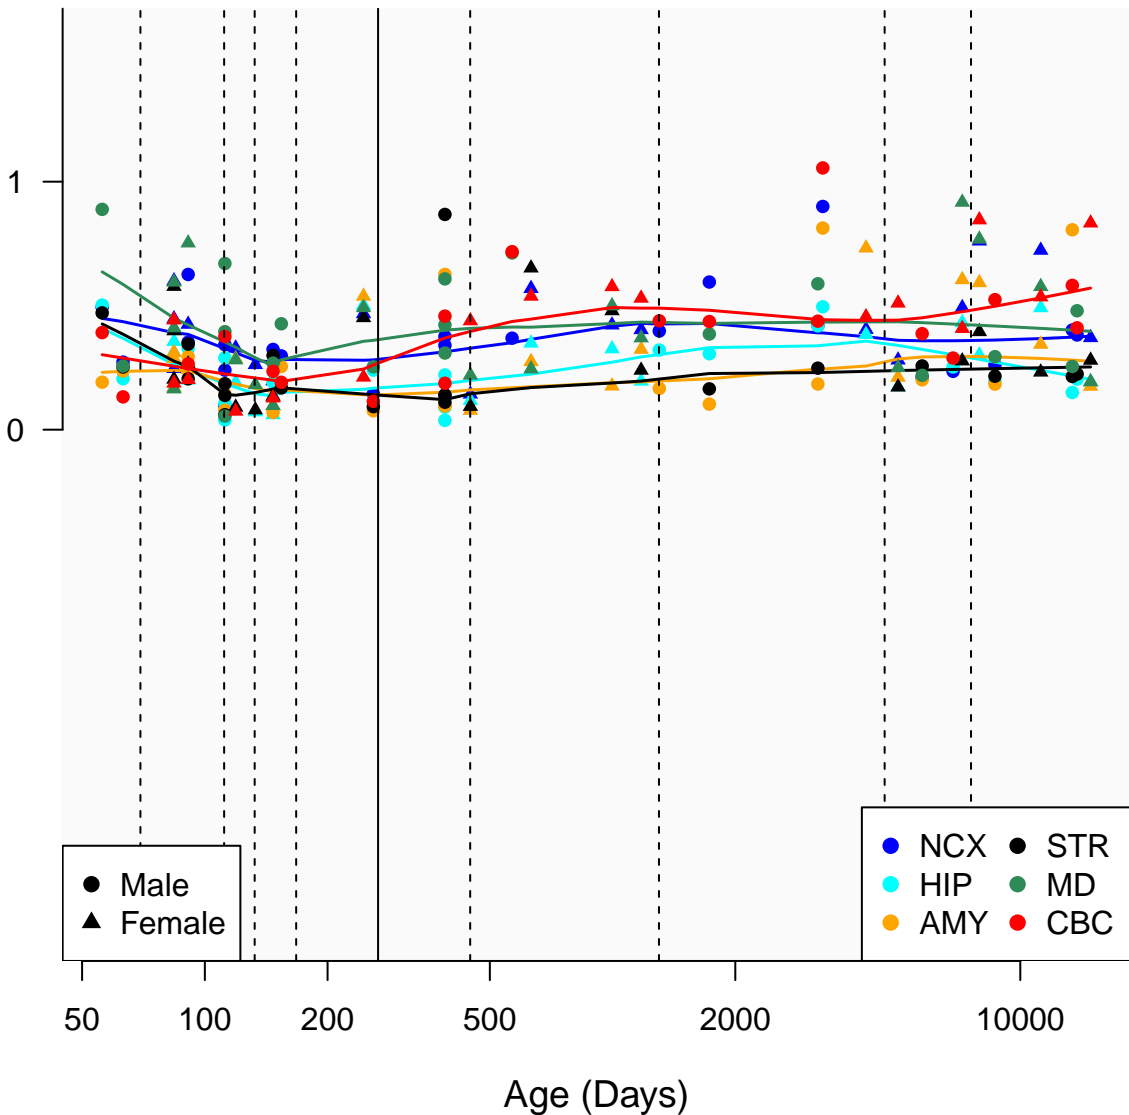

# RNU1-51P\_ENSG00000202215

Window:

1 2 3 4 5 6 7 8 9

Normalized Log2 RPKM+1

● Male  
▲ Female

● NCX ● STR  
● HIP ● MD  
● AMY ● CBC