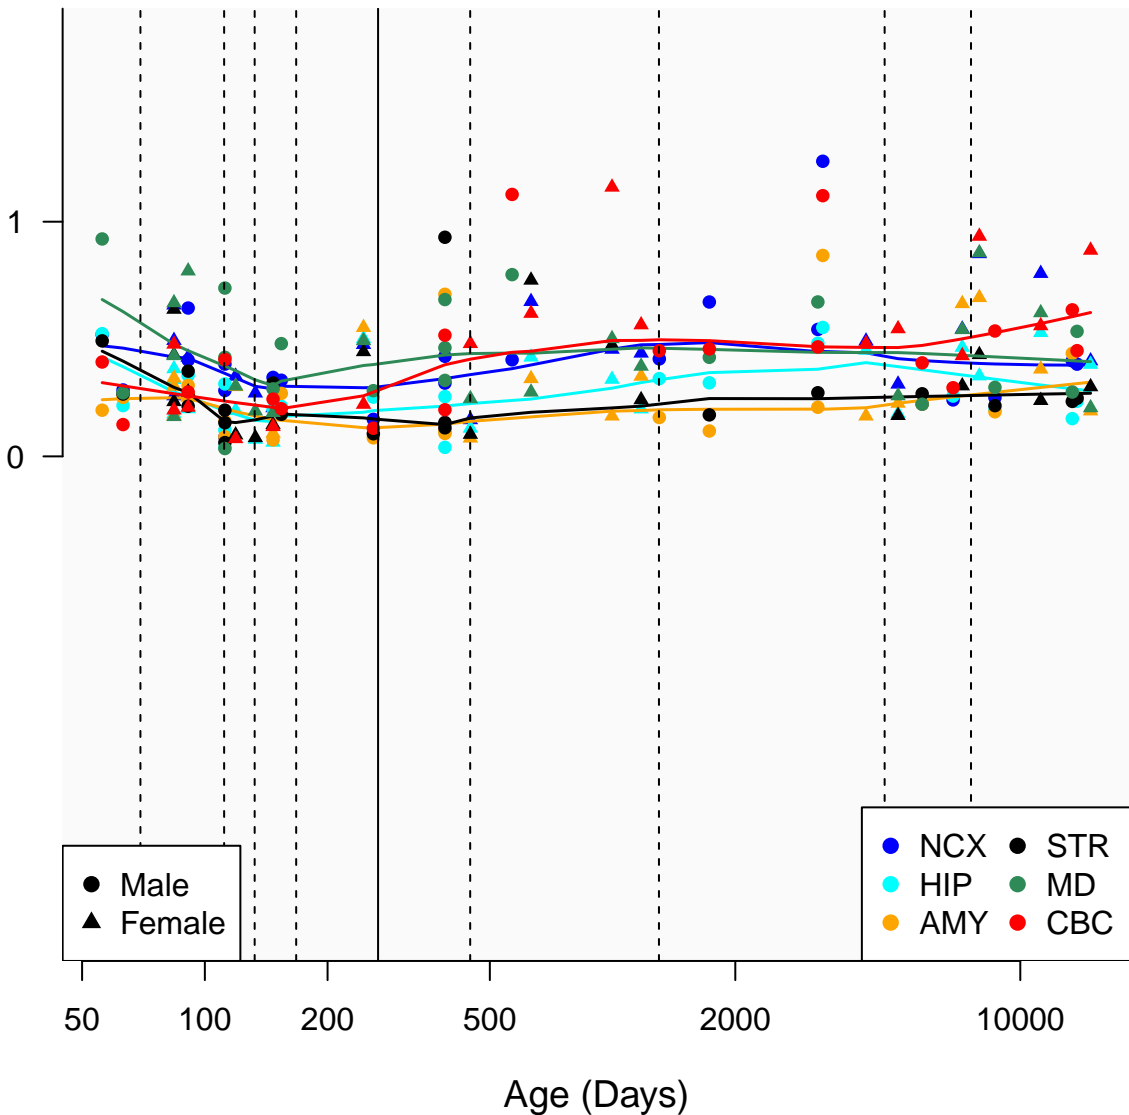

# RNU1-69P\_ENSG00000207339

Window:

1 2 3 4 5 6 7 8 9

Normalized Log2 RPKM+1

● Male  
▲ Female

● NCX ● STR  
● HIP ● MD  
● AMY ● CBC