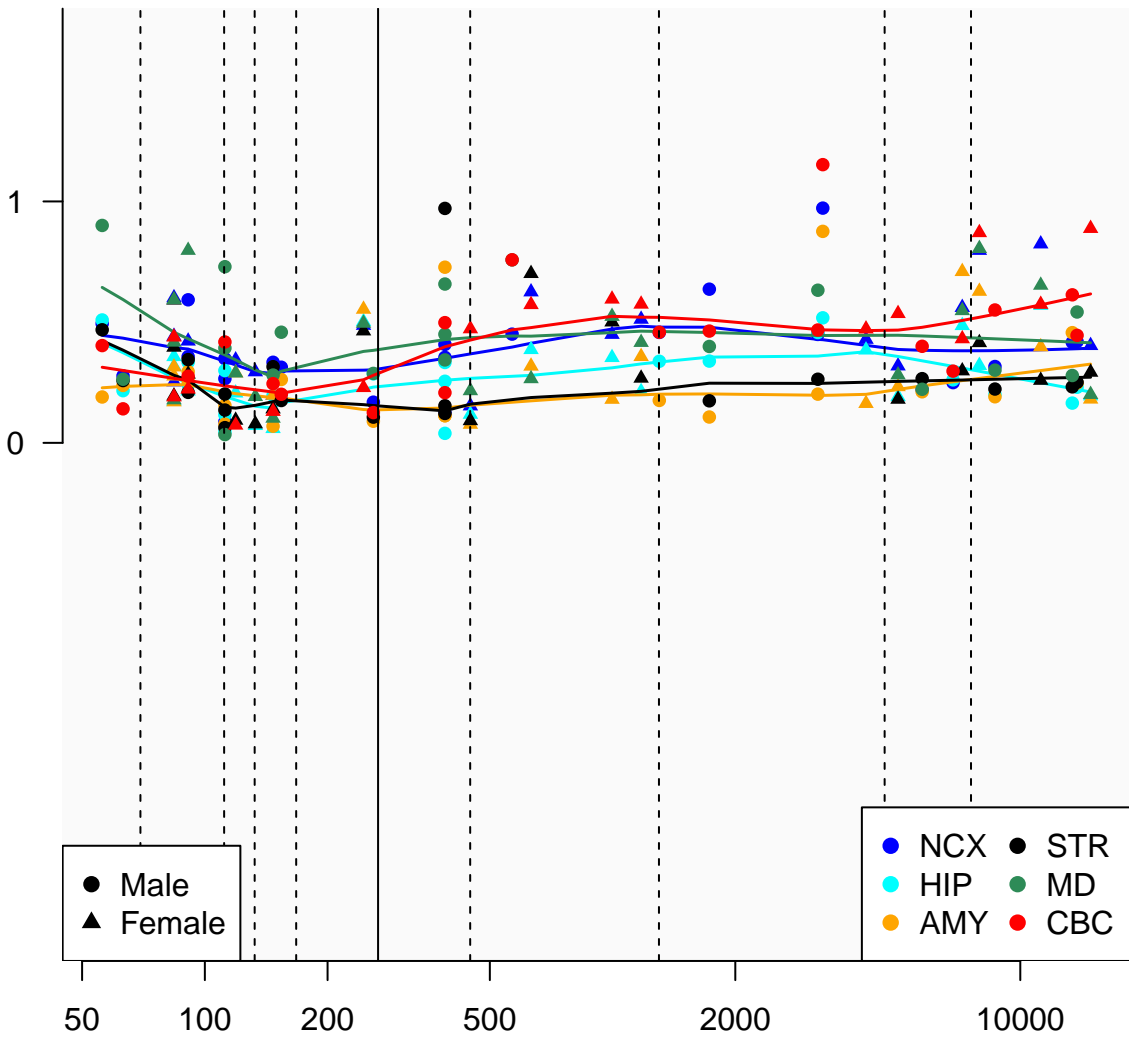

RNU1-93P_ENSG00000201574

Window:

1 2 3 4 5 6 7 8 9

Normalized Log2 RPKM+1

● Male
▲ Female

● NCX ● STR
● HIP ● MD
● AMY ● CBC

Age (Days)