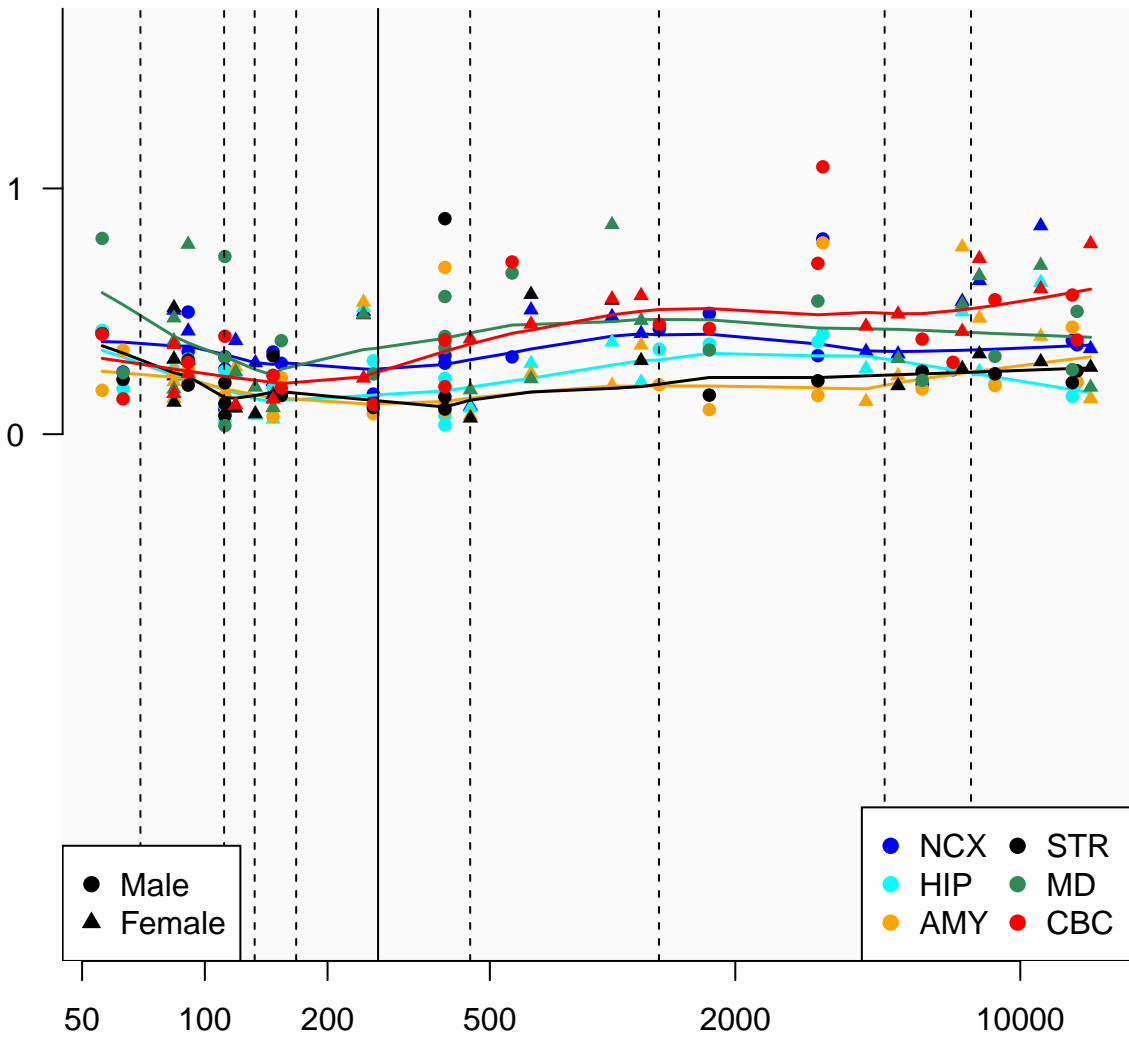

RNU2-48P_ENSG00000222626

Window:

1 2 3 4 5 6 7 8 9

Normalized Log2 RPKM+1

● Male
▲ Female

● NCX ● STR
● HIP ● MD
● AMY ● CBC

Age (Days)