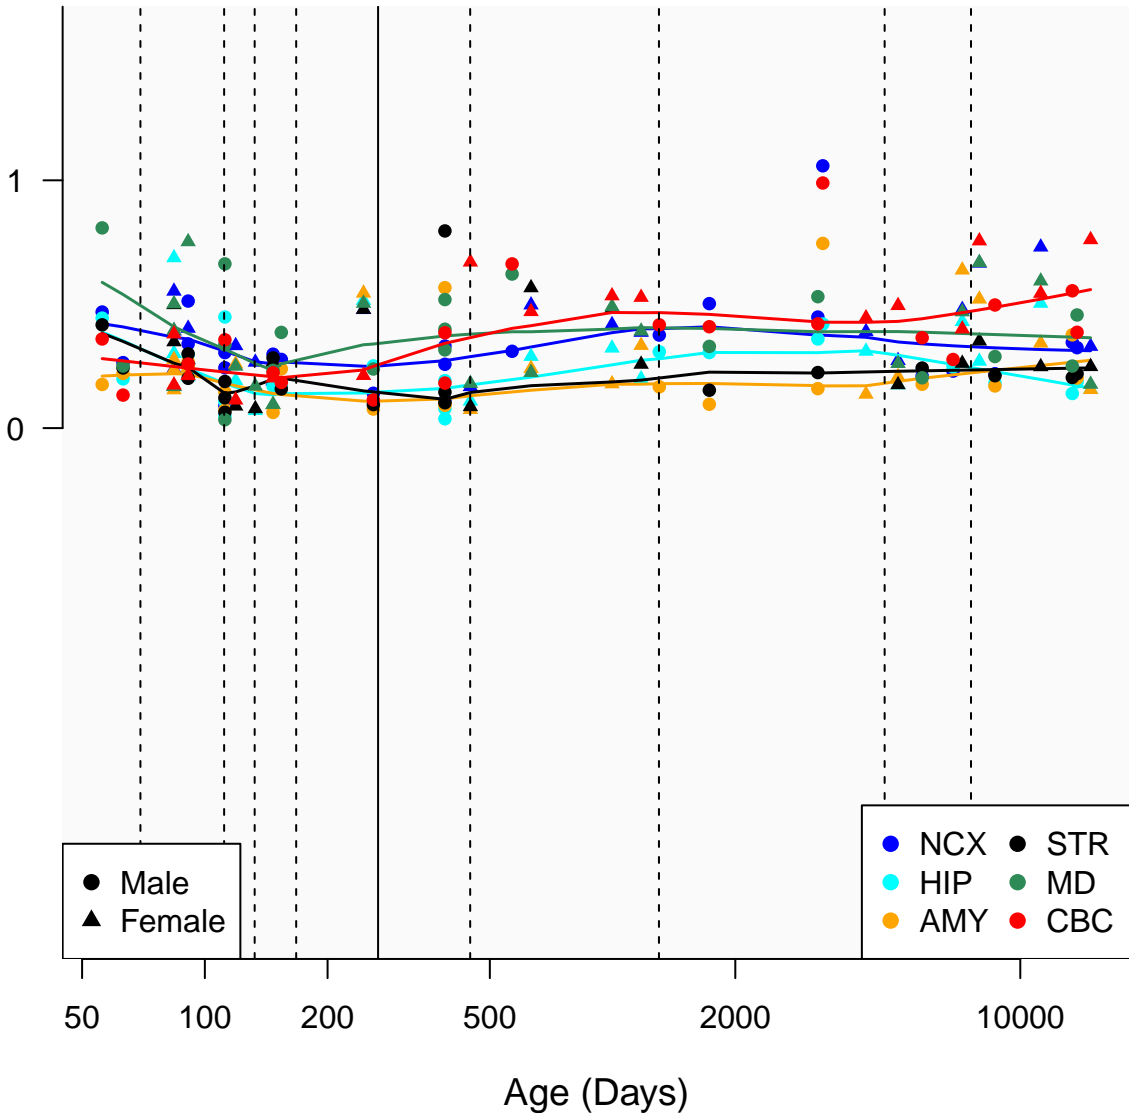

# RNU2-64P\_ENSG00000223247

Window:

1 2 3 4 5 6 7 8 9

Normalized Log<sub>2</sub> RPKM+1

● Male  
▲ Female

● NCX ● STR  
● HIP ● MD  
● AMY ● CBC