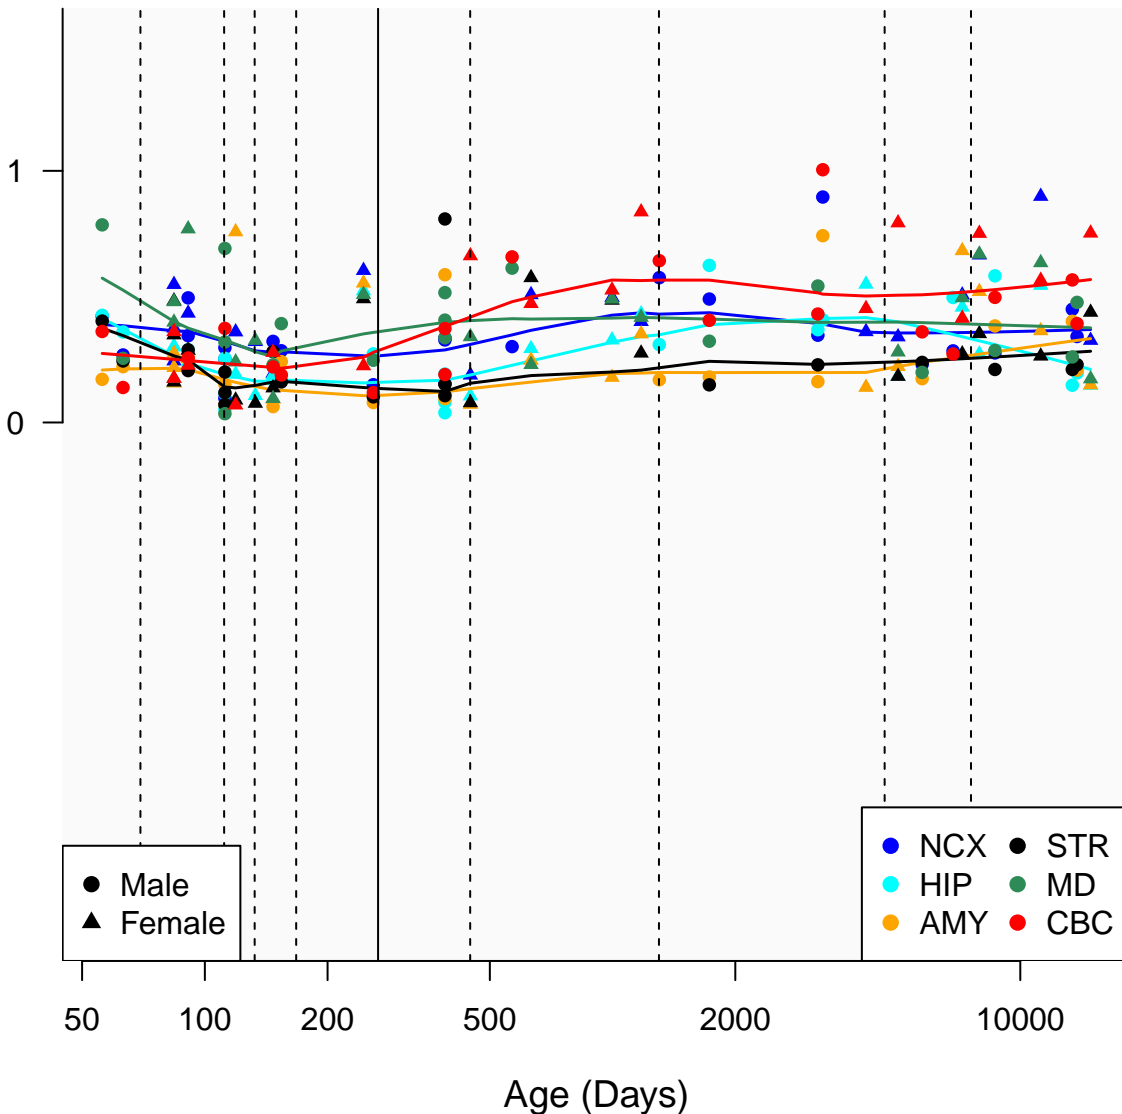

# RNU2-68P\_ENSG00000222810

Window:

1 2 3 4 5 6 7 8 9

Normalized Log2 RPKM+1

● Male  
▲ Female

● NCX ● STR  
● HIP ● MD  
● AMY ● CBC