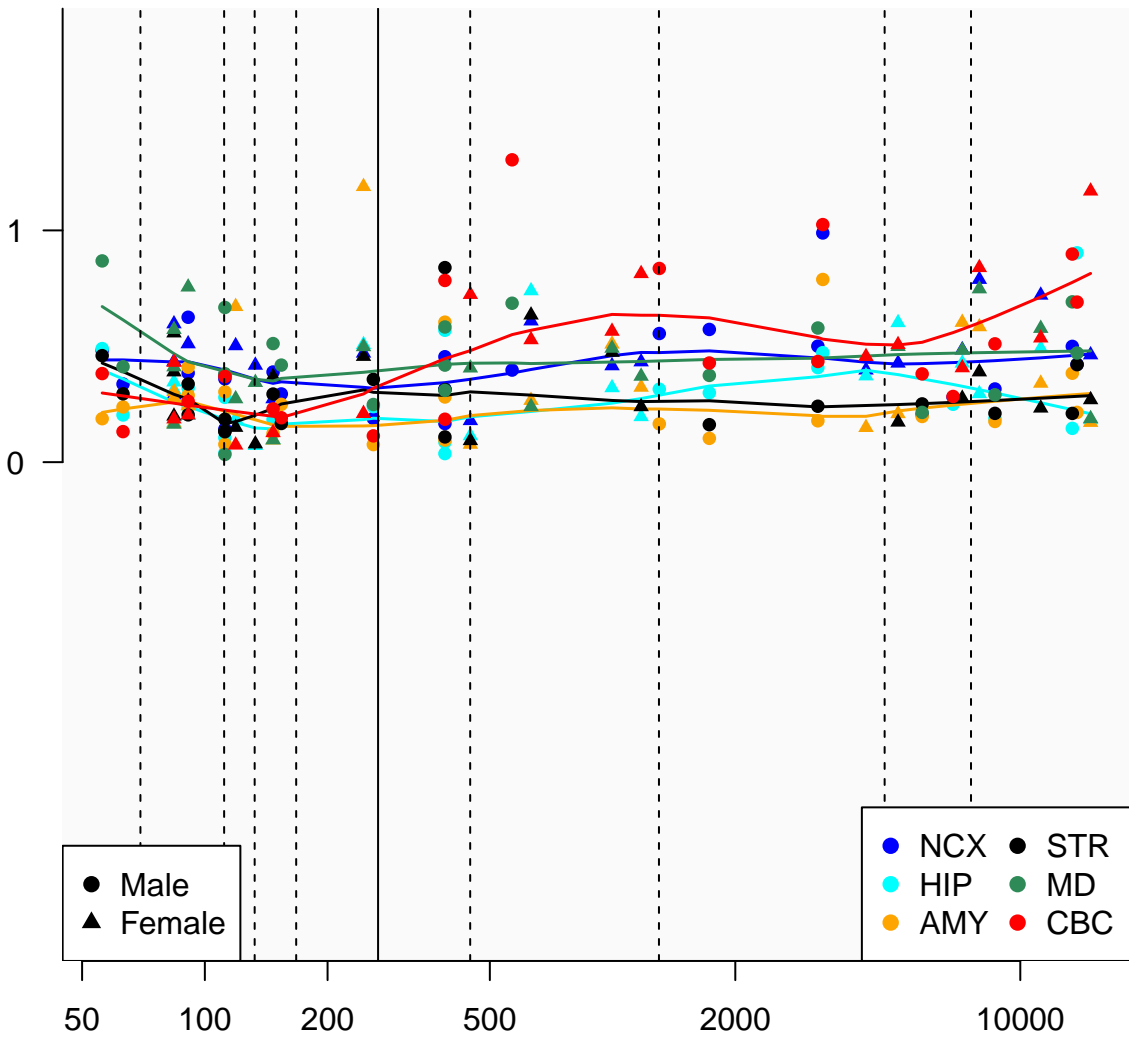

# RNU2-70P\_ENSG00000222650

Window:

1 2 3 4 5 6 7 8 9

Normalized Log2 RPKM+1

● Male  
▲ Female

● NCX ● STR  
● HIP ● MD  
● AMY ● CBC

Age (Days)