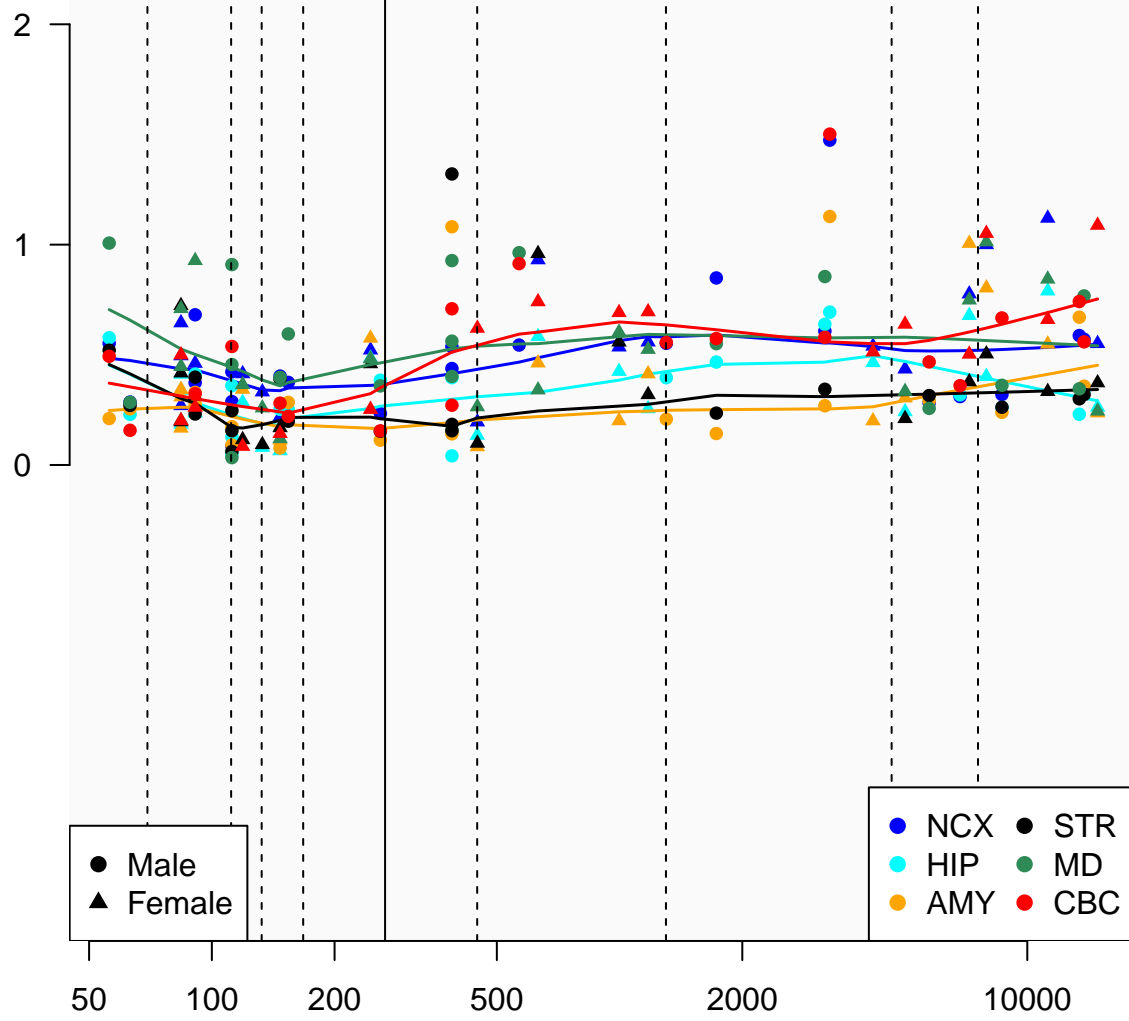

# RNU4-44P\_ENSG00000199920

Window:

1 2 3 4 5 6 7 8 9

Normalized Log2 RPKM+1

● Male  
▲ Female

● NCX ● STR  
● HIP ● MD  
● AMY ● CBC