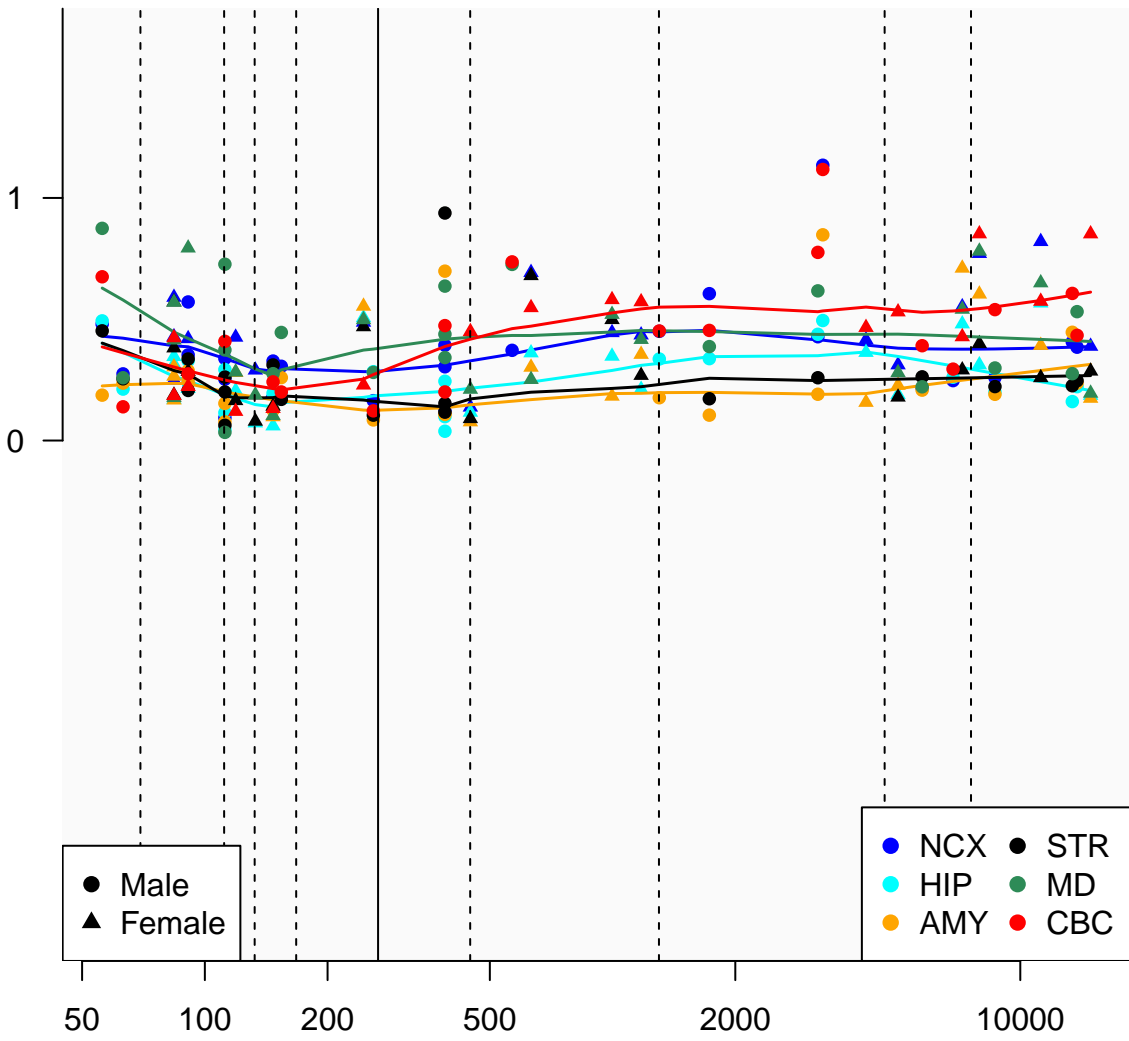

# RNU4-72P\_ENSG00000222686

Window:

1 2 3 4 5 6 7 8 9

Normalized Log2 RPKM+1

Age (Days)