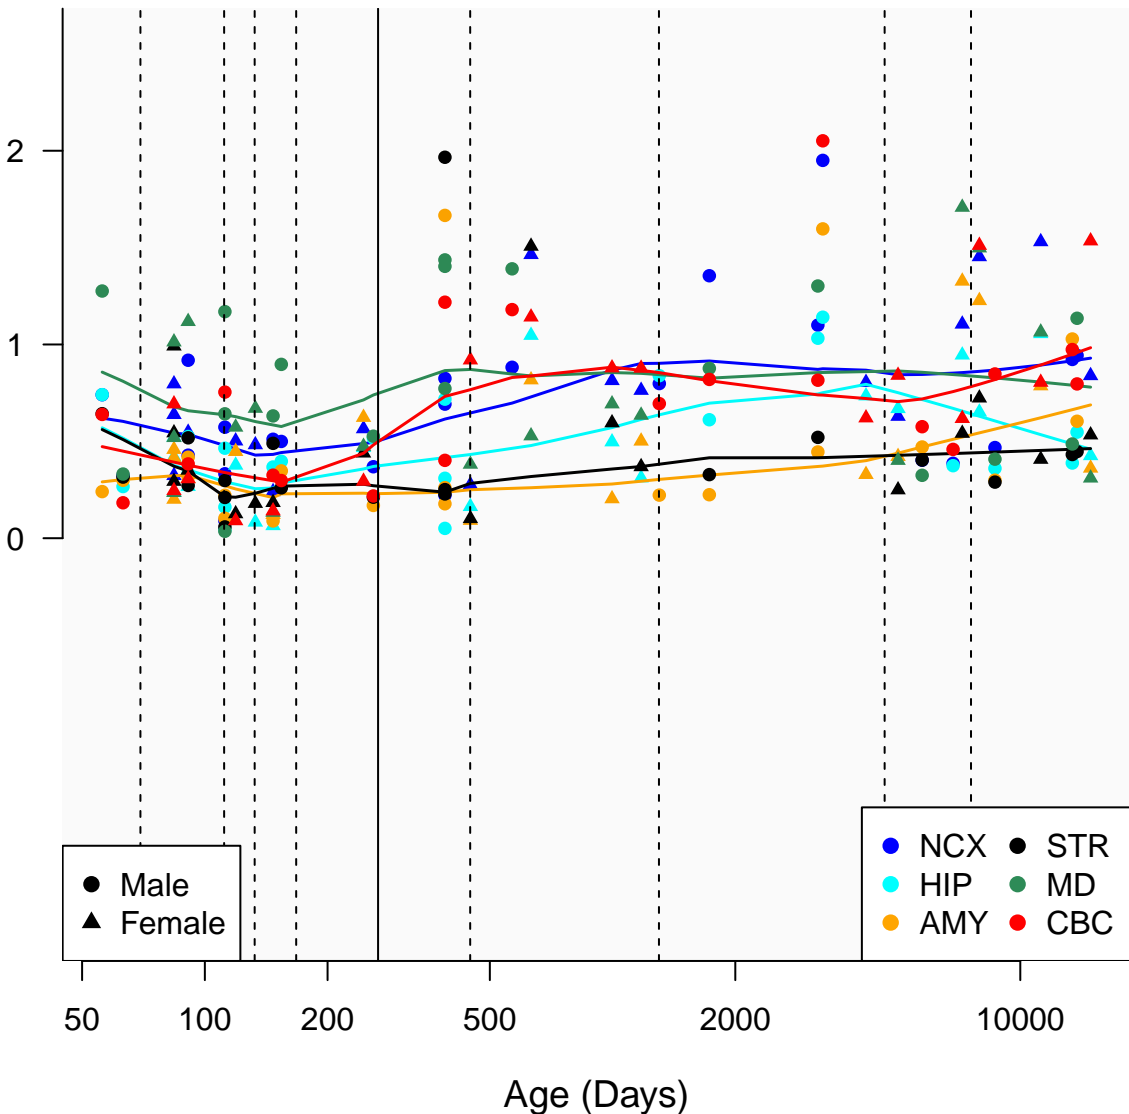

# RNU6-1104P\_ENSG00000207454

Window:

1 2 3 4 5 6 7 8 9

Normalized Log<sub>2</sub> RPKM+1

● Male  
▲ Female

● NCX ● STR  
● HIP ● MD  
● AMY ● CBC