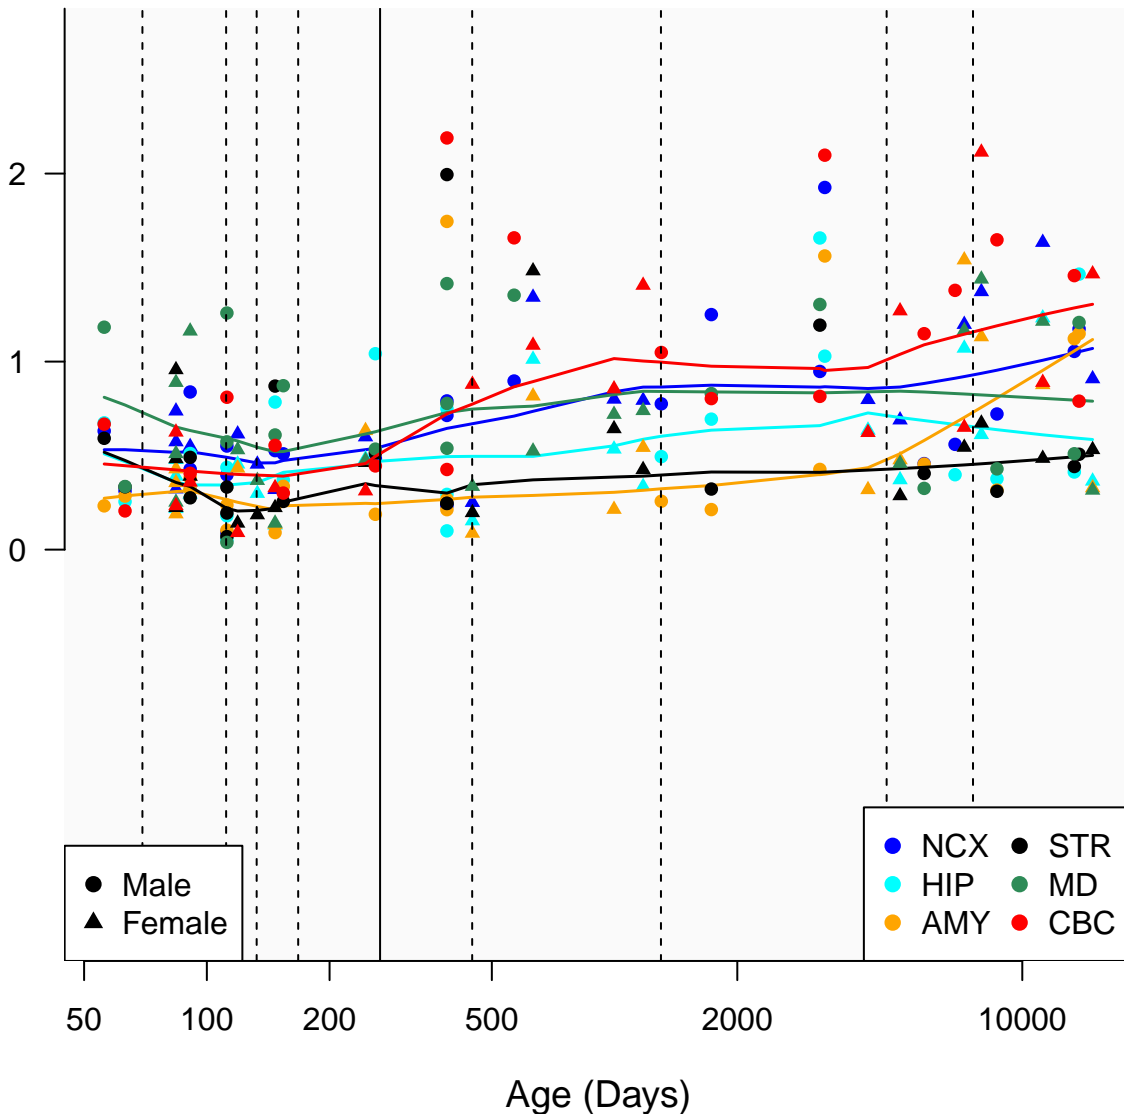

# RNU6-132P\_ENSG00000206590

Window:

1 2 3 4 5 6 7 8 9

Normalized Log<sub>2</sub> RPKM+1

● Male  
▲ Female

● NCX ● STR  
● HIP ● MD  
● AMY ● CBC