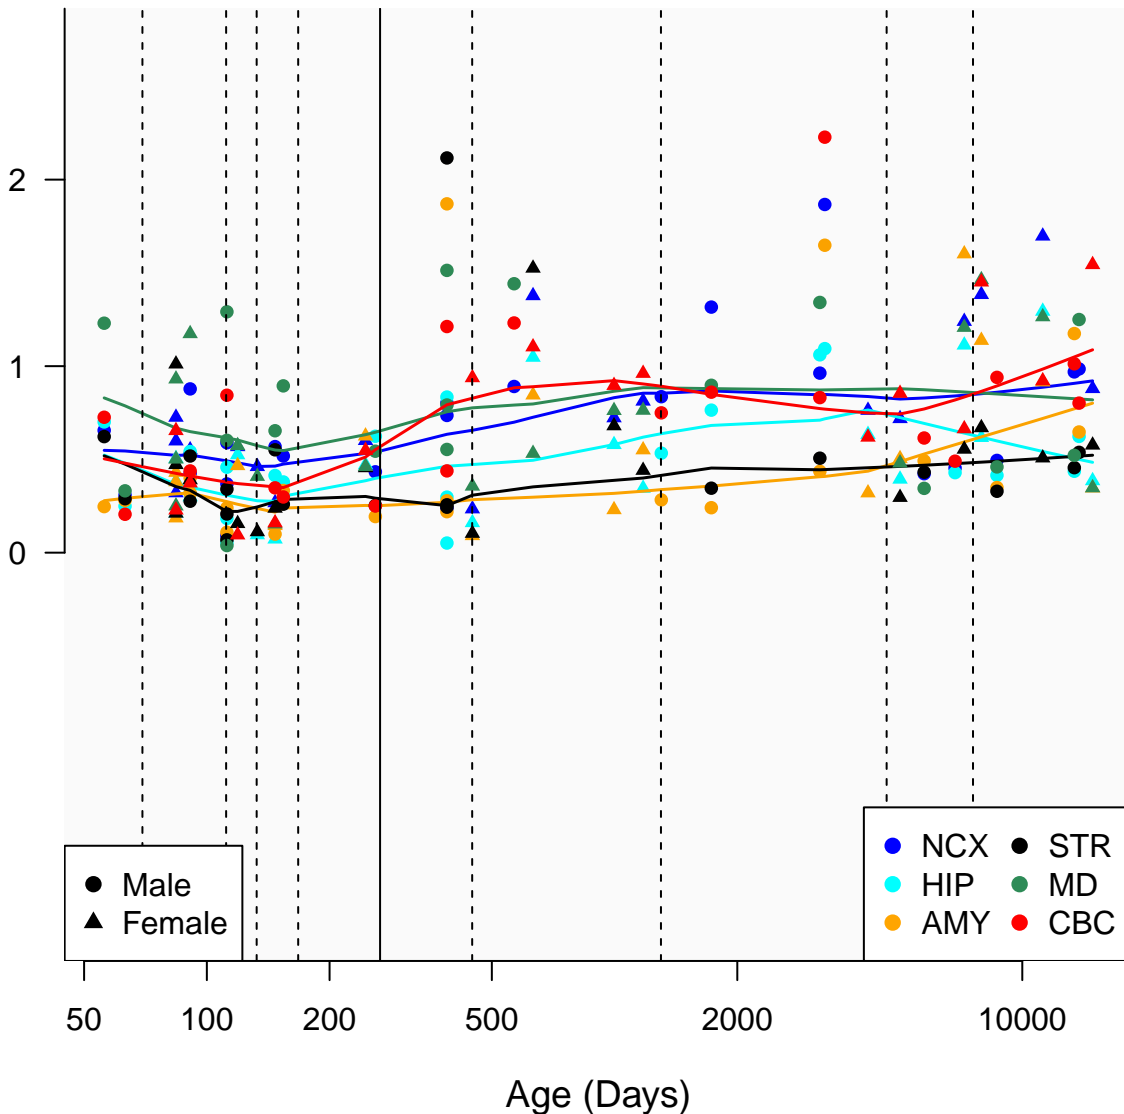

# RNU6-170P\_ENSG00000199702

Window:

1 2 3 4 5 6 7 8 9

Normalized Log2 RPKM+1

● Male  
▲ Female

● NCX ● STR  
● HIP ● MD  
● AMY ● CBC