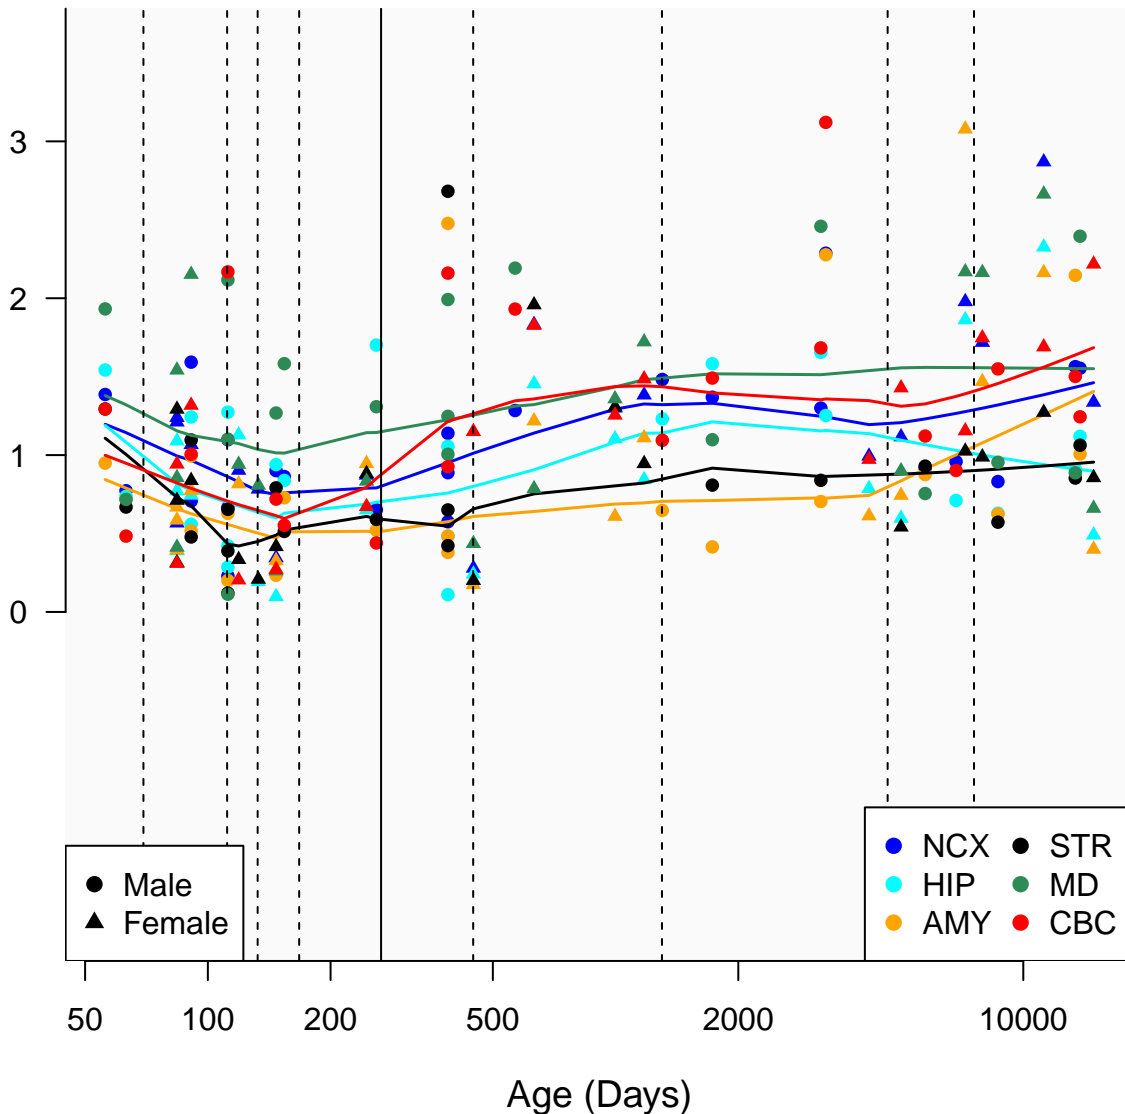

# RNU6-394P\_ENSG00000222667

Window:

1 2 3 4 5 6 7 8 9

Normalized Log2 RPKM+1

● Male  
▲ Female

● NCX ● STR  
● HIP ● MD  
● AMY ● CBC