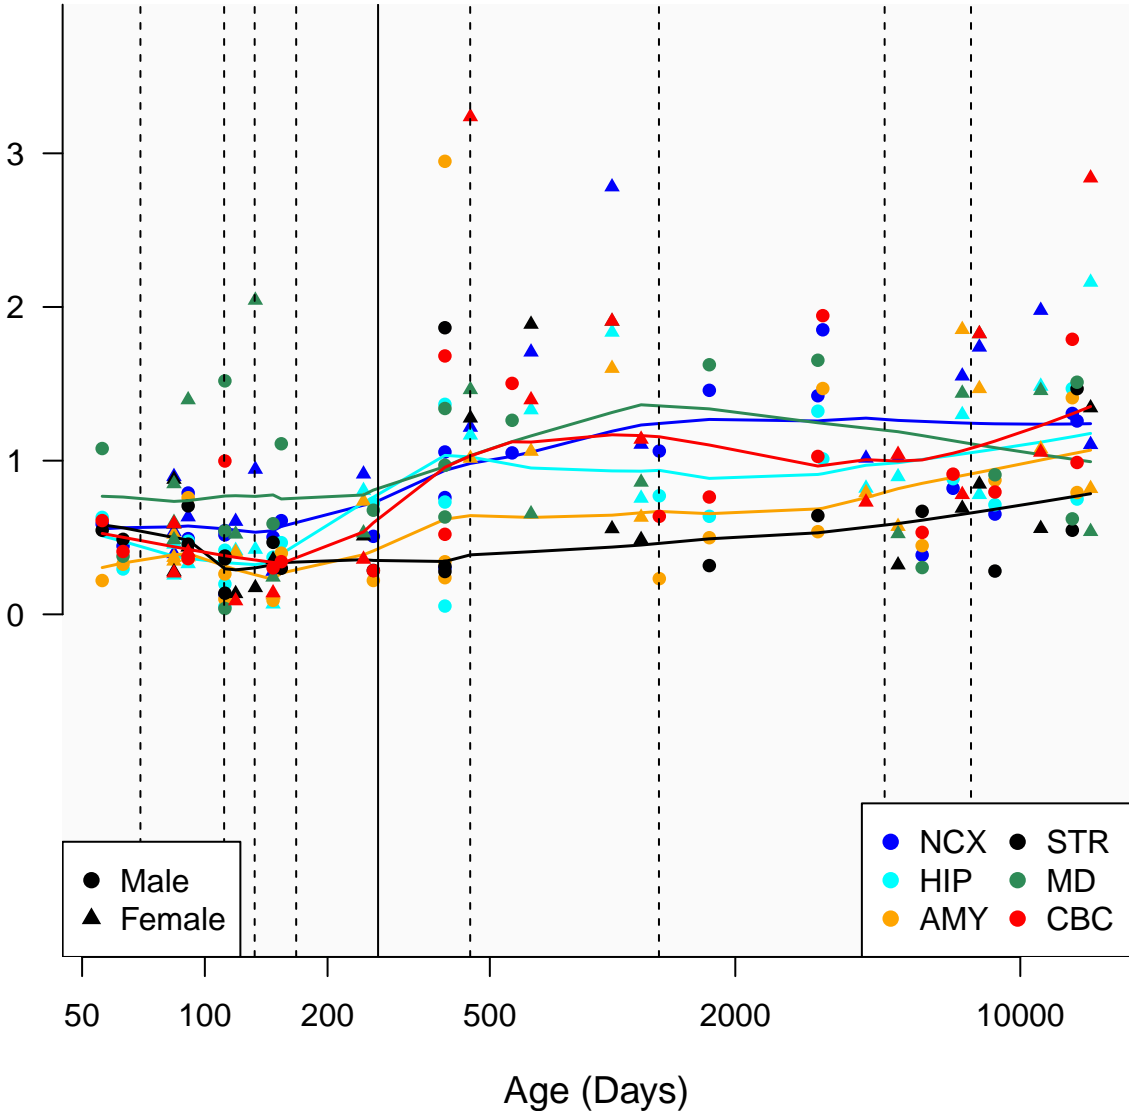

# RNU6-437P\_ENSG00000238420

Window:

1 2 3 4 5 6 7 8 9

Normalized Log2 RPKM+1

● Male  
▲ Female

● NCX ● STR  
● HIP ● MD  
● AMY ● CBC