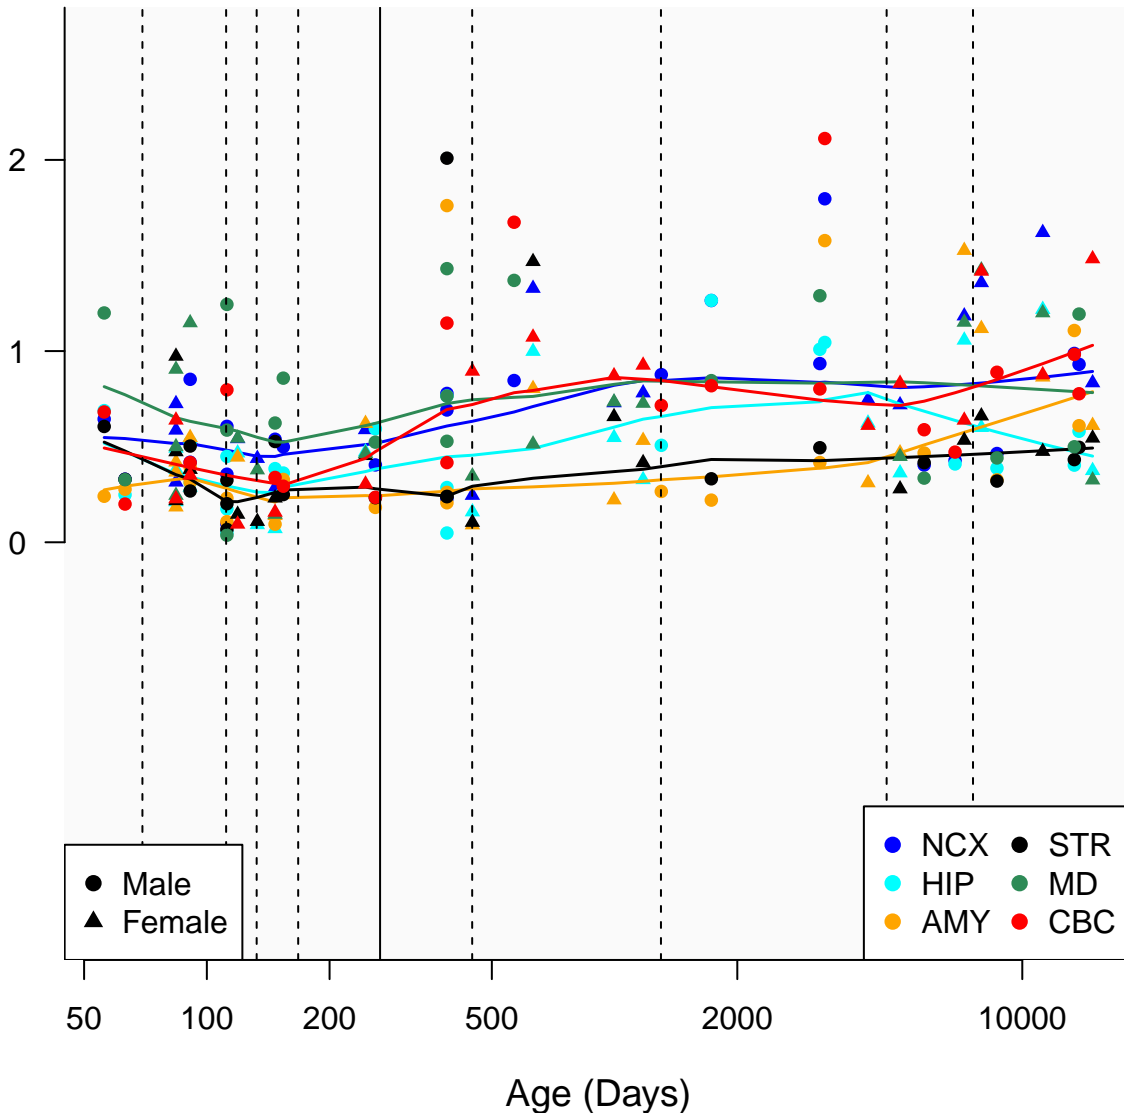

# RNU6-44P\_ENSG00000206772

Window:

1 2 3 4 5 6 7 8 9

Normalized Log2 RPKM+1

● Male  
▲ Female

● NCX ● STR  
● HIP ● MD  
● AMY ● CBC