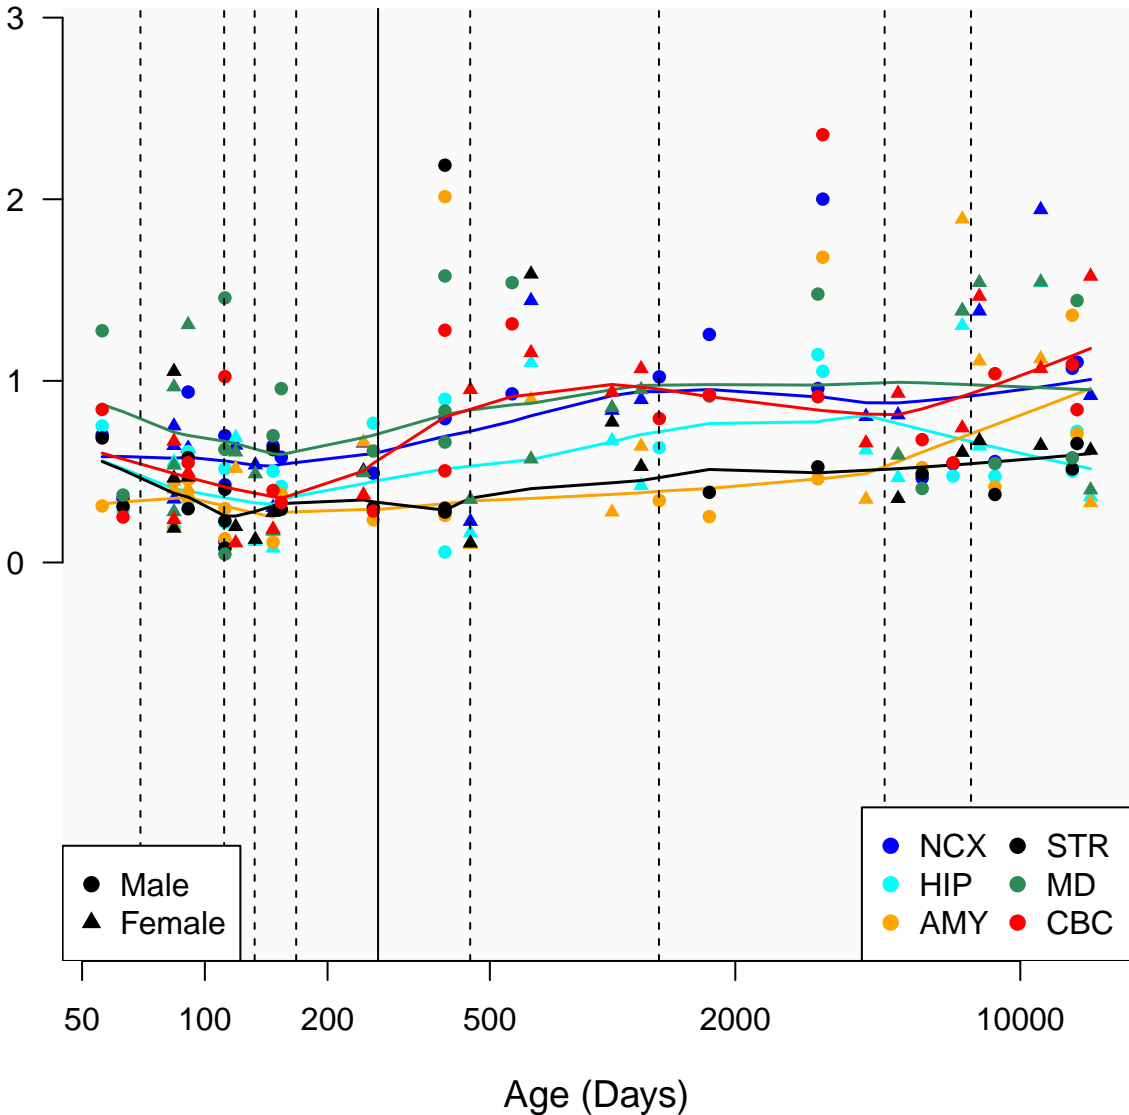

# RNU6-573P\_ENSG00000206665

Window:

1 2 3 4 5 6 7 8 9

Normalized Log2 RPKM+1

● Male  
▲ Female

● NCX ● STR  
● HIP ● MD  
● AMY ● CBC