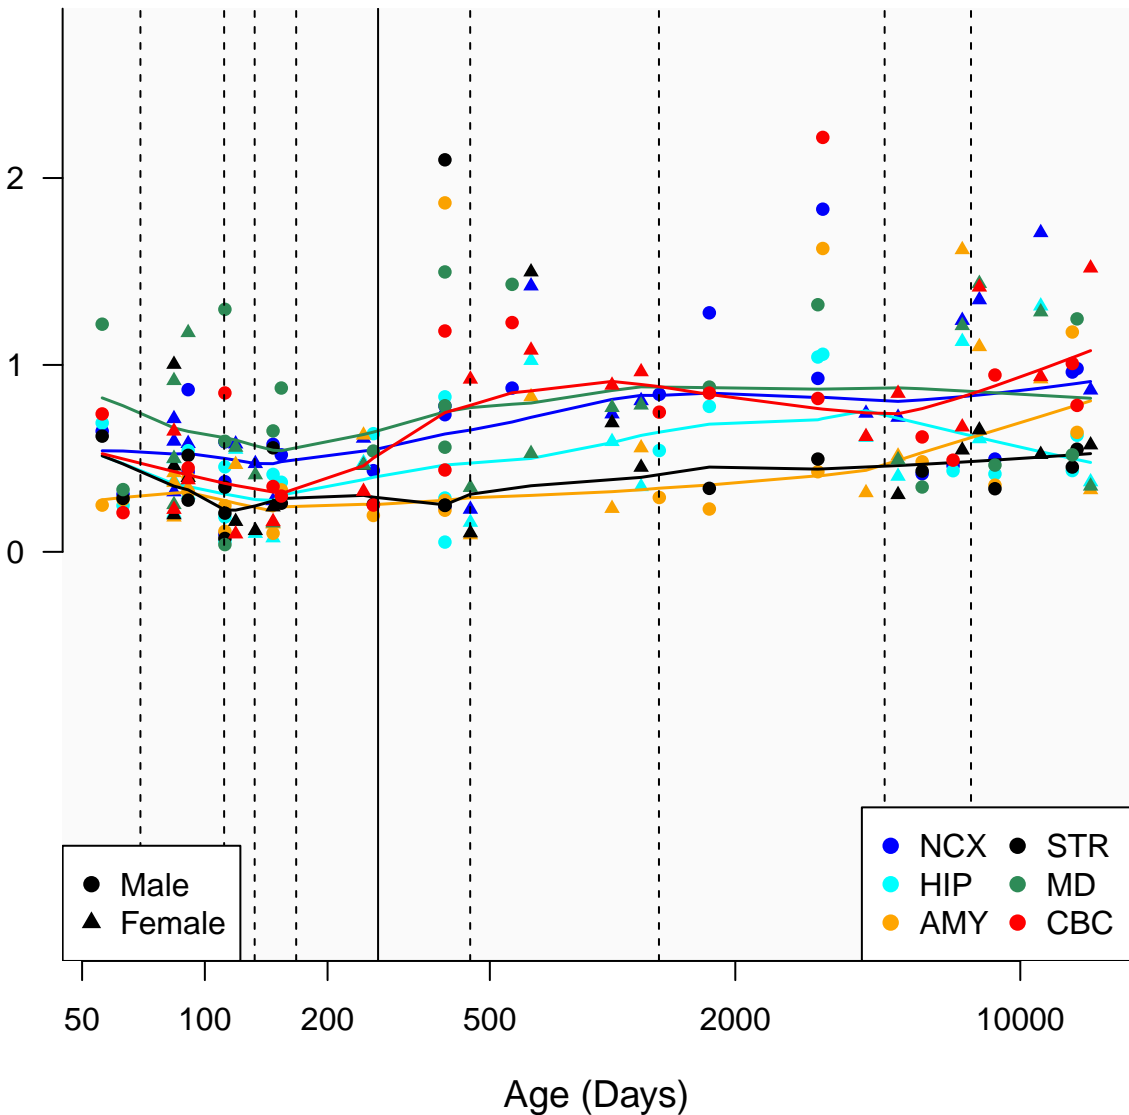

# RNU6-72P\_ENSG00000207012

Window:

1 2 3 4 5 6 7 8 9

Normalized Log2 RPKM+1

● Male  
▲ Female

● NCX ● STR  
● HIP ● MD  
● AMY ● CBC