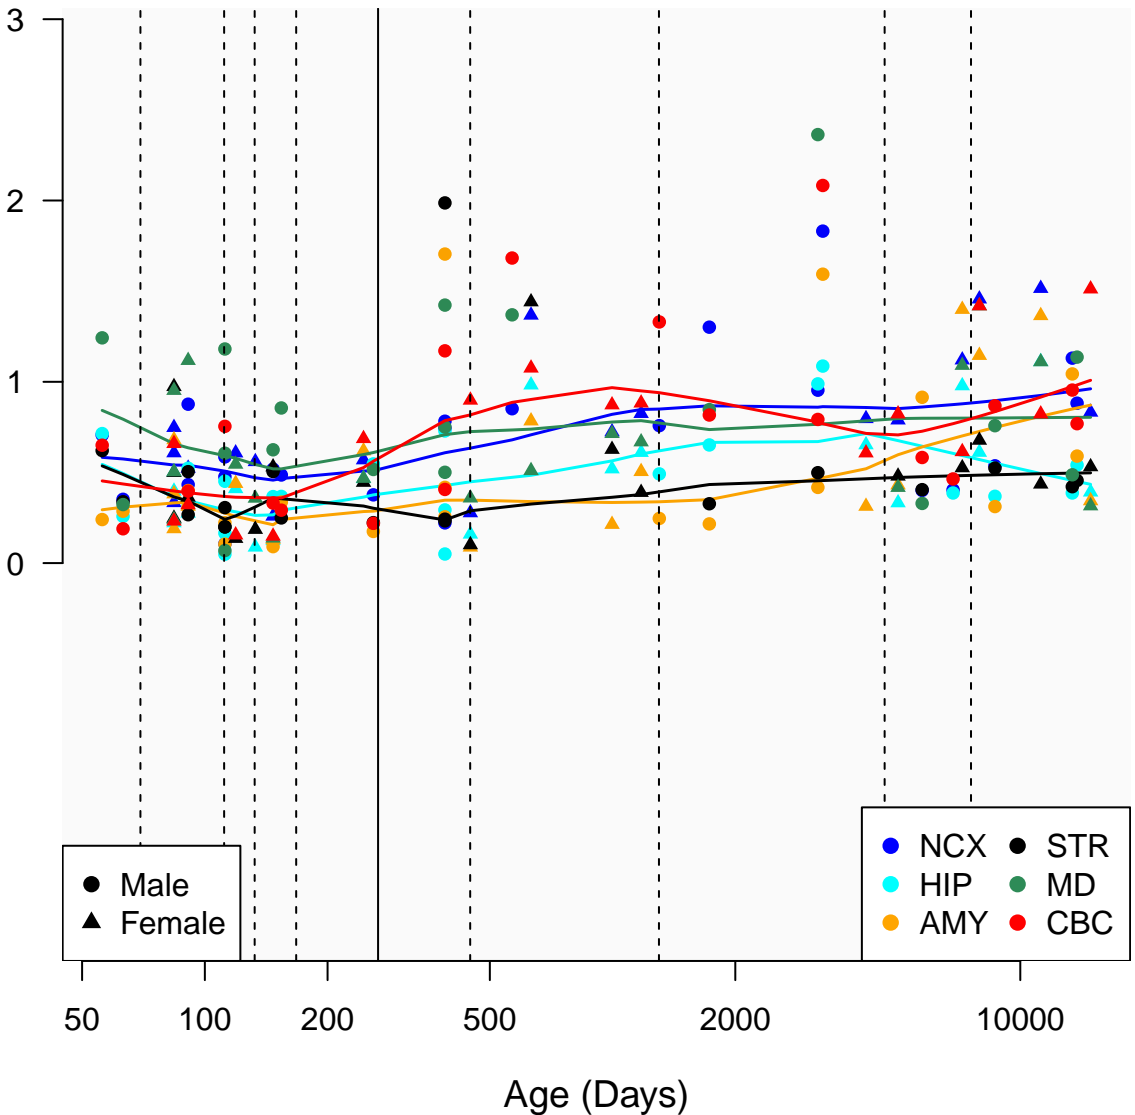

# RNU6-766P\_ENSG00000199348

Window:

1 2 3 4 5 6 7 8 9

Normalized Log2 RPKM+1

● Male  
▲ Female

● NCX ● STR  
● HIP ● MD  
● AMY ● CBC