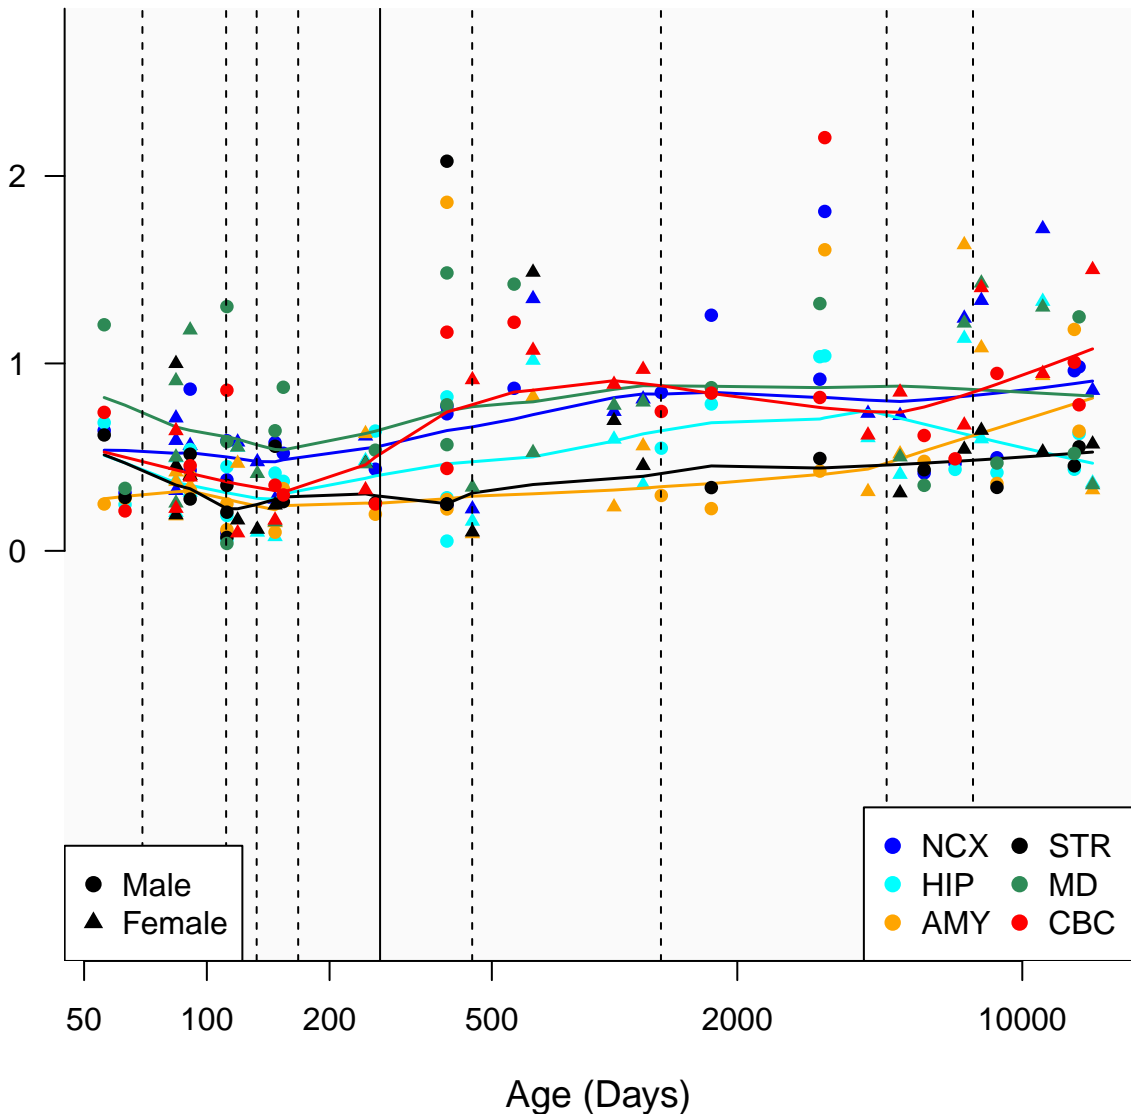

# RNU6-810P\_ENSG00000200871

Window:

1 2 3 4 5 6 7 8 9

Normalized Log2 RPKM+1

● Male  
▲ Female

● NCX ● STR  
● HIP ● MD  
● AMY ● CBC