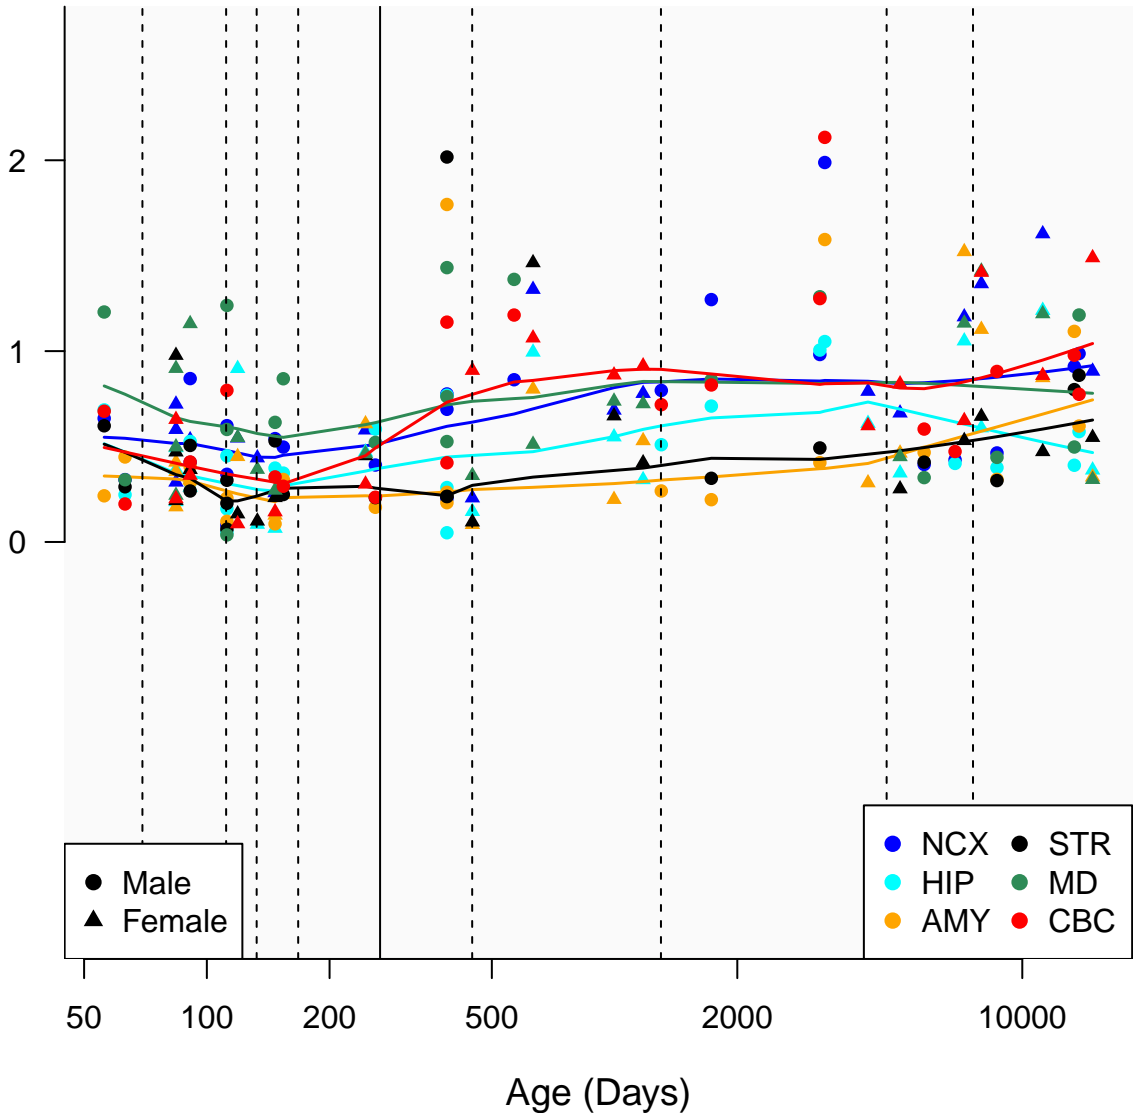

# RNU6-813P\_ENSG00000207422

Window:

1 2 3 4 5 6 7 8 9

Normalized Log2 RPKM+1

● Male  
▲ Female

● NCX ● STR  
● HIP ● MD  
● AMY ● CBC