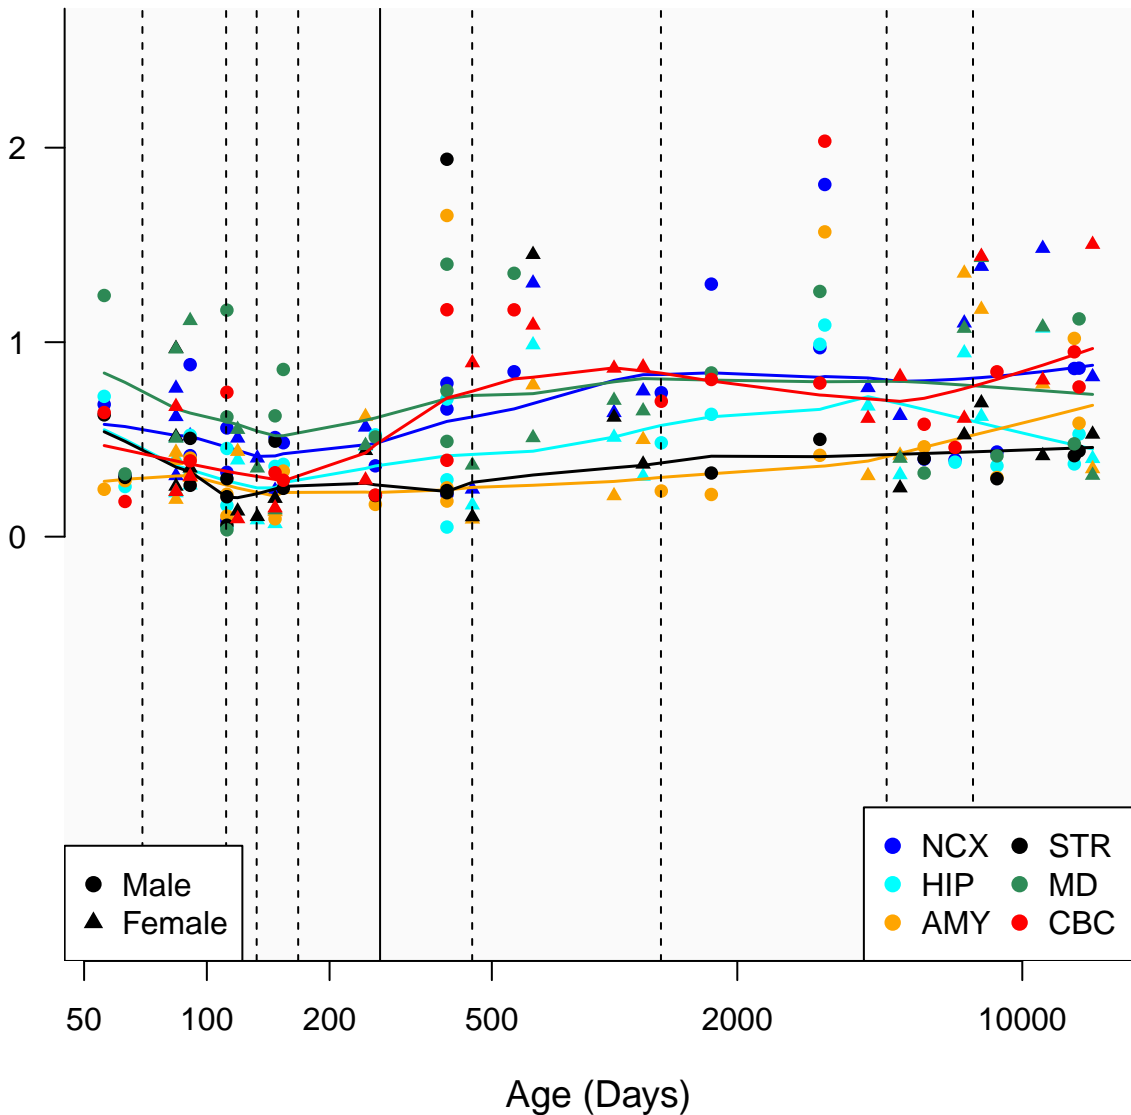

# RNU6-816P\_ENSG00000212216

Window:

1 2 3 4 5 6 7 8 9

Normalized Log<sub>2</sub> RPKM+1

● Male  
▲ Female

● NCX ● STR  
● HIP ● MD  
● AMY ● CBC