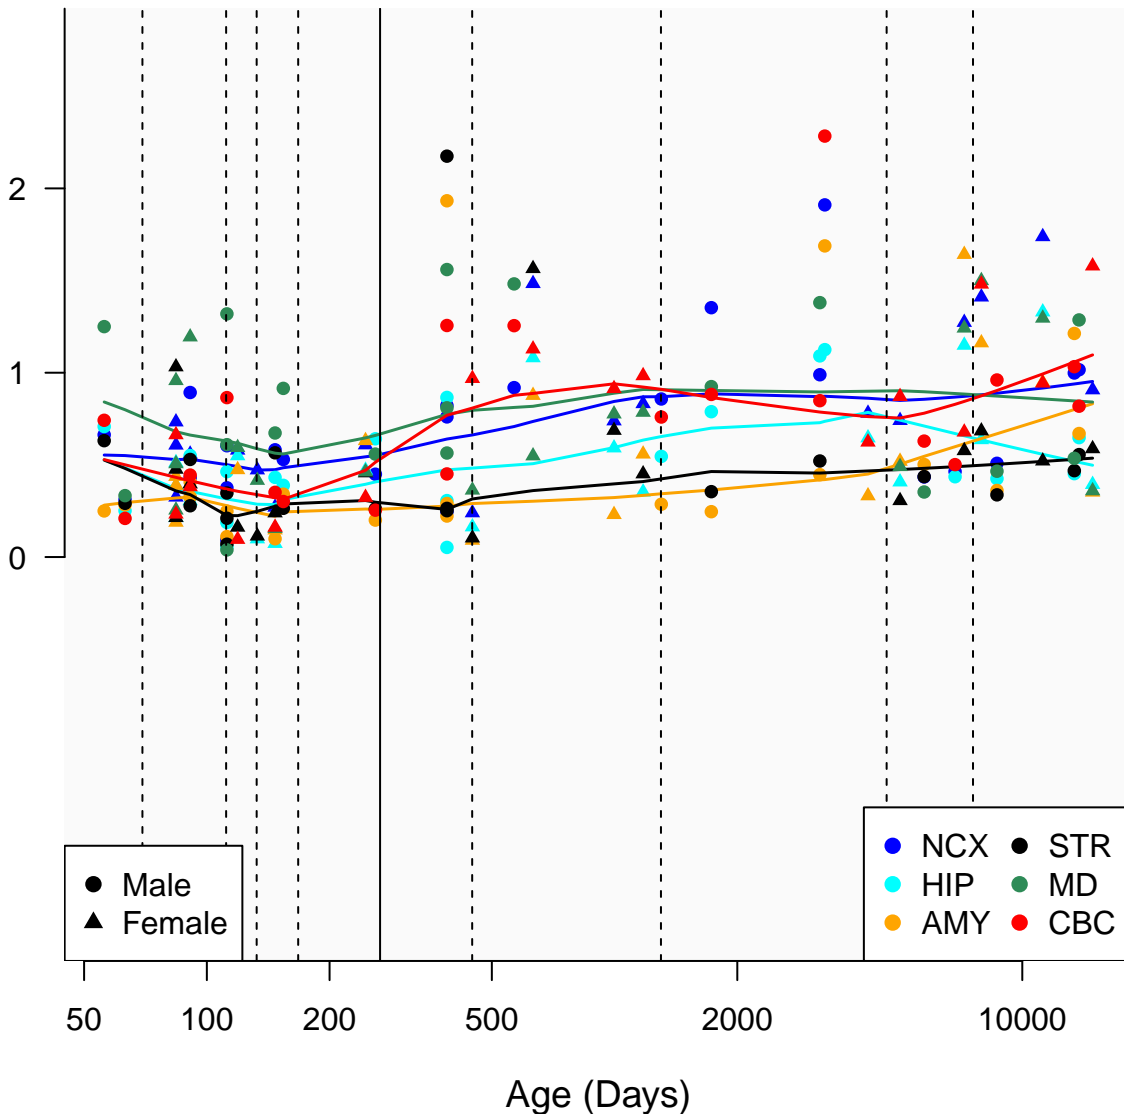

# RNU6-982P\_ENSG00000252025

Window:

1 2 3 4 5 6 7 8 9

Normalized Log2 RPKM+1

● Male  
▲ Female

● NCX ● STR  
● HIP ● MD  
● AMY ● CBC