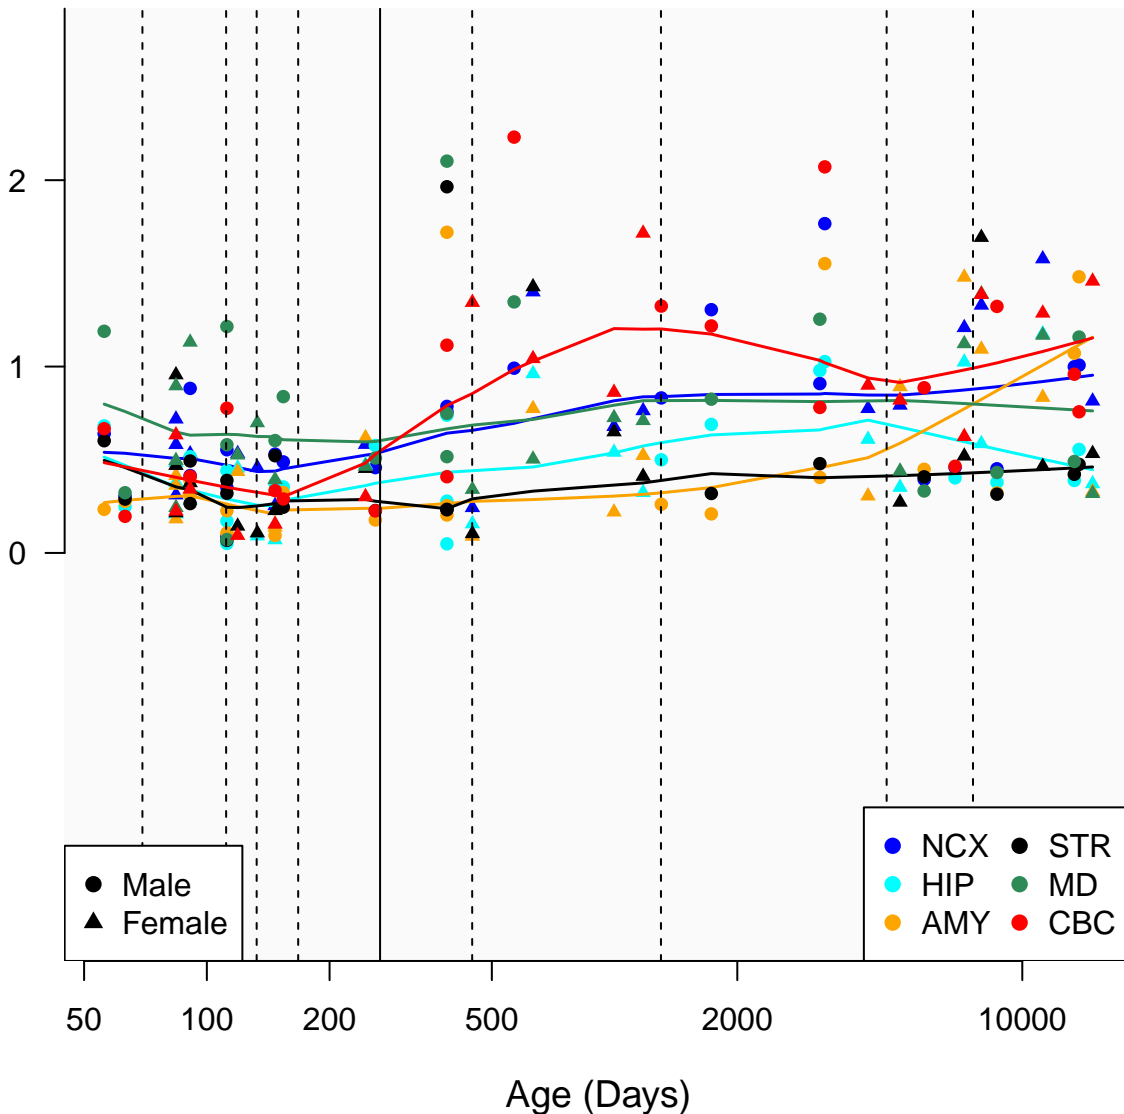

# RNU6-984P\_ENSG00000200106

Window:

1 2 3 4 5 6 7 8 9

Normalized Log<sub>2</sub> RPKM+1

● Male  
▲ Female

● NCX ● STR  
● HIP ● MD  
● AMY ● CBC