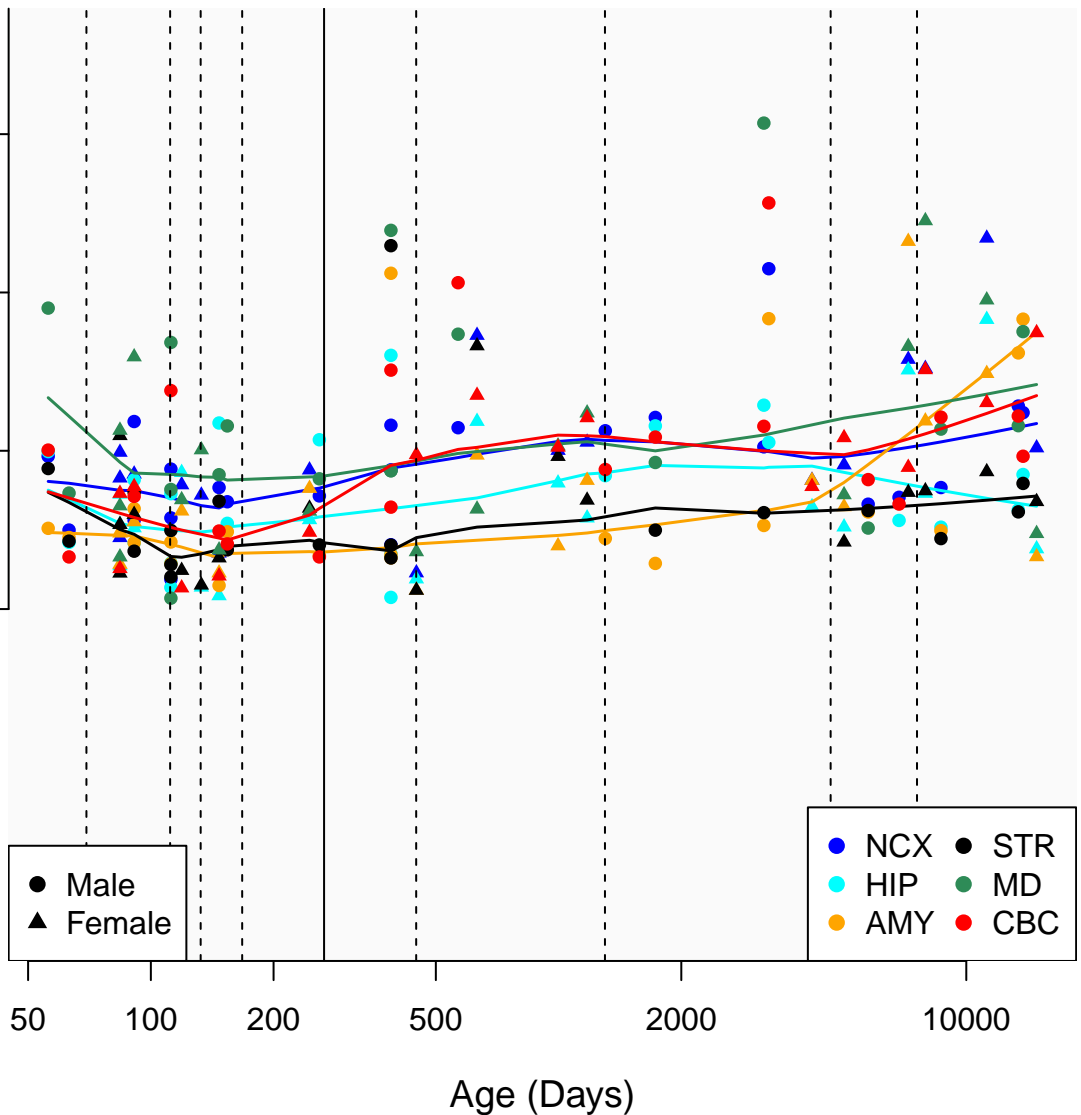

# RNU6-994P\_ENSG00000222439

Window:

1 2 3 4 5 6 7 8 9

Normalized Log2 RPKM+1

● Male  
▲ Female

● NCX ● STR  
● HIP ● MD  
● AMY ● CBC