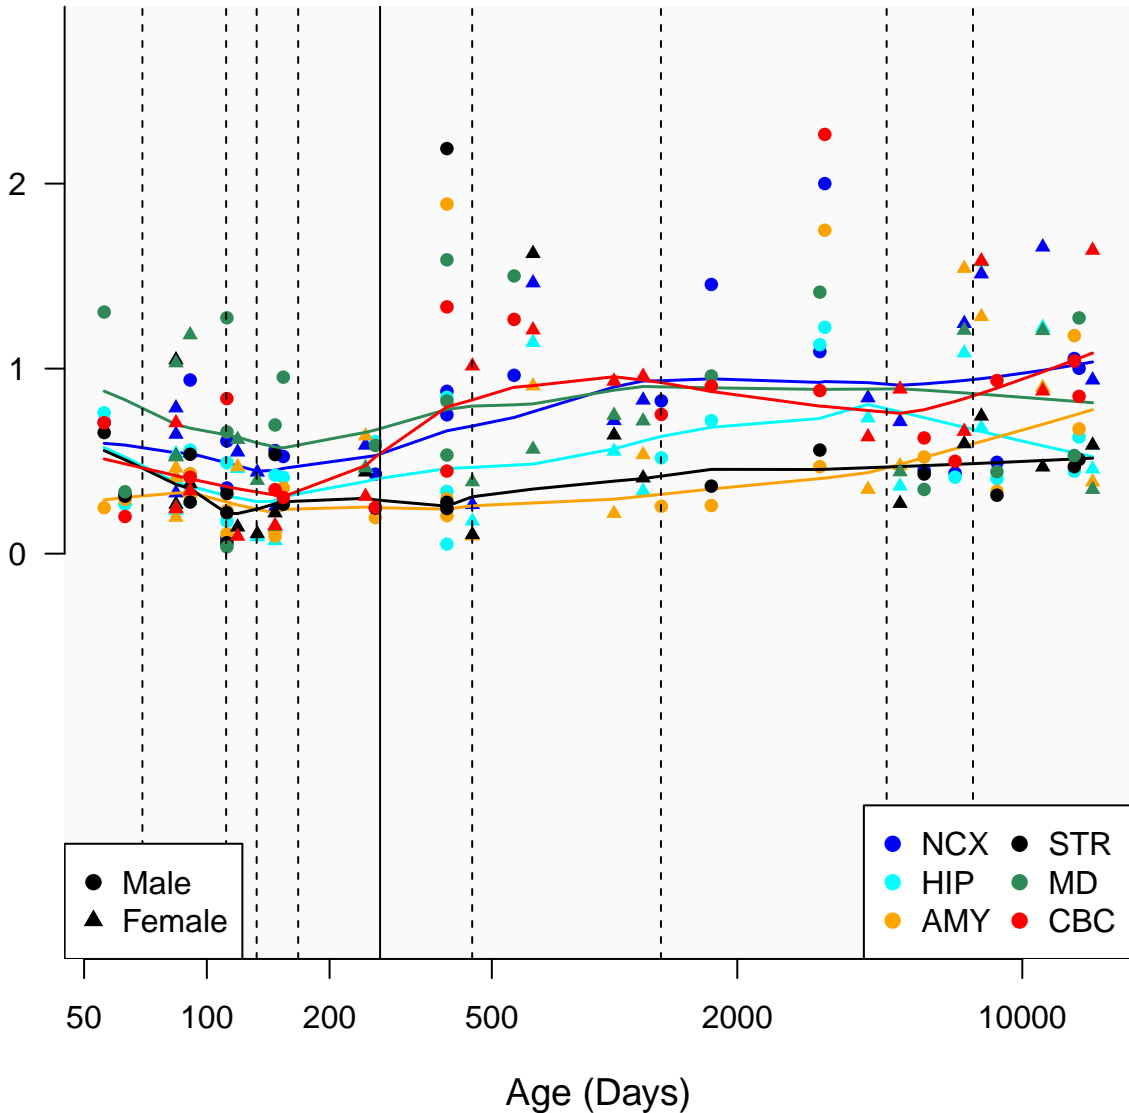

# RNU7-156P\_ENSG00000253023

Window:

1 2 3 4 5 6 7 8 9

Normalized Log2 RPKM+1

● Male  
▲ Female

● NCX ● STR  
● HIP ● MD  
● AMY ● CBC