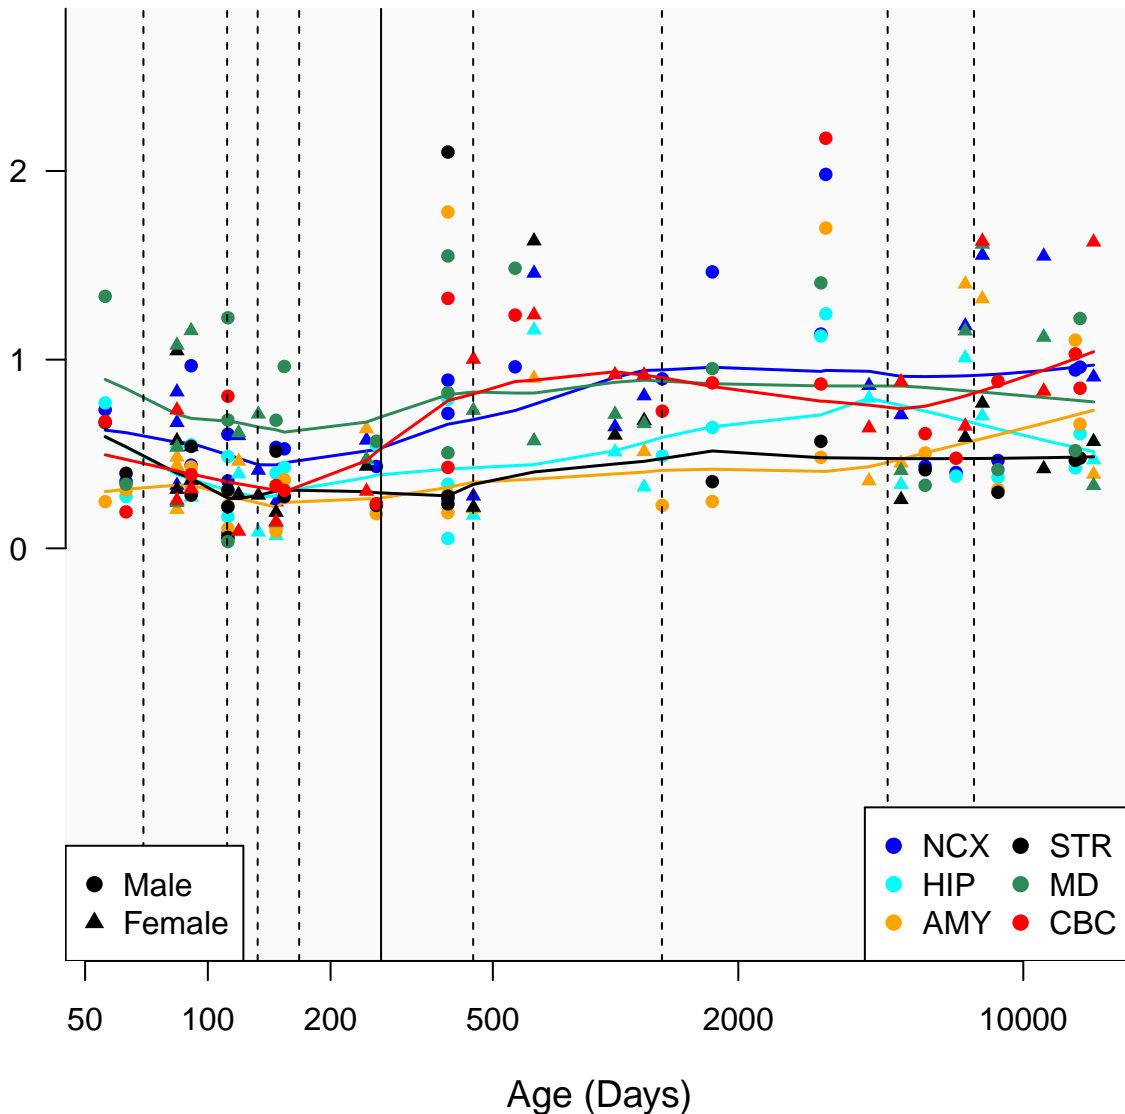

# RNU7-41P\_ENSG00000251726

Window:

1 2 3 4 5 6 7 8 9

Normalized Log2 RPKM+1

● Male  
▲ Female

● NCX ● STR  
● HIP ● MD  
● AMY ● CBC